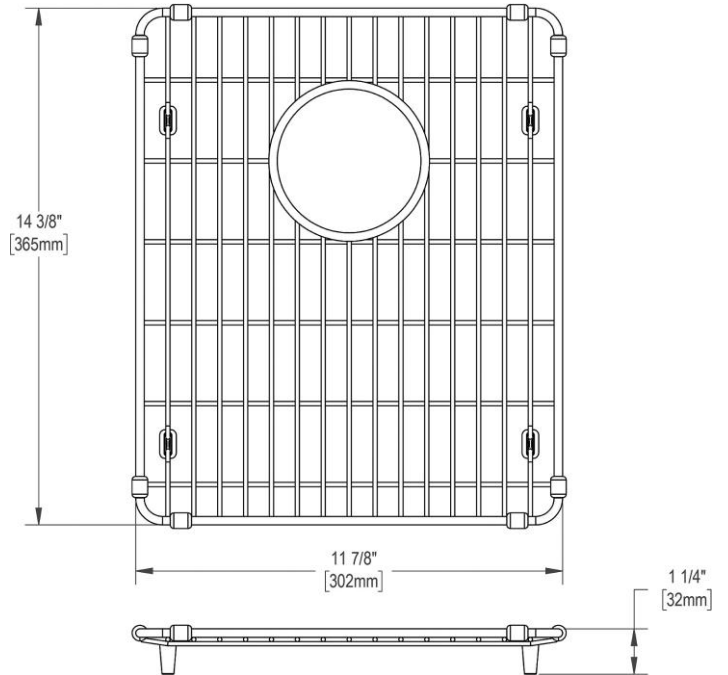

PART: _____ QTY: _____

PROJECT: _____

CONTACT: _____

DATE: _____

NOTES: _____

APPROVAL: _____

In keeping with our policy of continuing product improvement, Elkay reserves the right to change product specifications without notice. Please visit elkay.com for the most current version of Elkay product specification sheets. This specification describes an Elkay product with design, quality, and functional benefits to the user. When making a comparison of other producers' offerings, be certain these features are not overlooked.