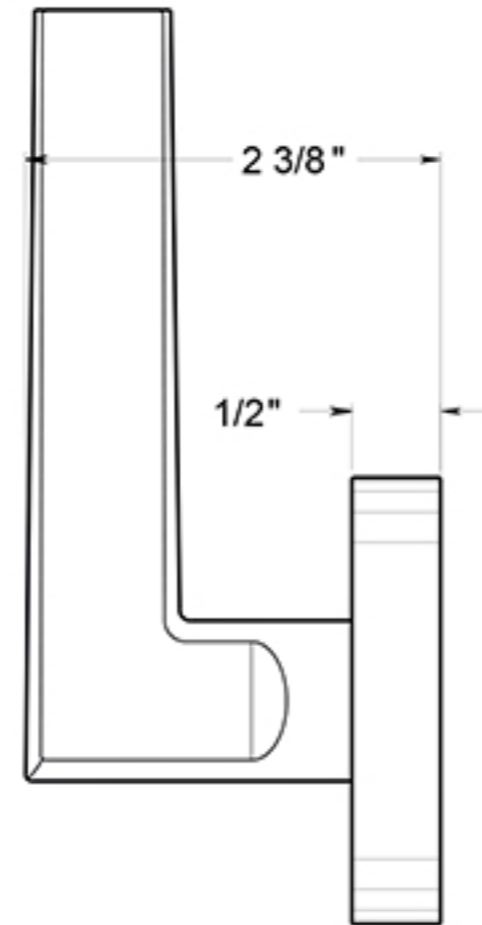

# ZPLR4

PORTMORE LEVERS / DUMMY / RESIDENTIAL ELITE / ZINC

DRAWING NOT TO SCALE

NOTE: Deltana reserves the right to constantly improve its products and is not responsible for differences between the product in-hand and the specifications contained in this drawing. We do not recommend to pre-drill holes or pre-cut woods or metals based on the drawing information if the veracity of the specifications has not been proven by the live product.