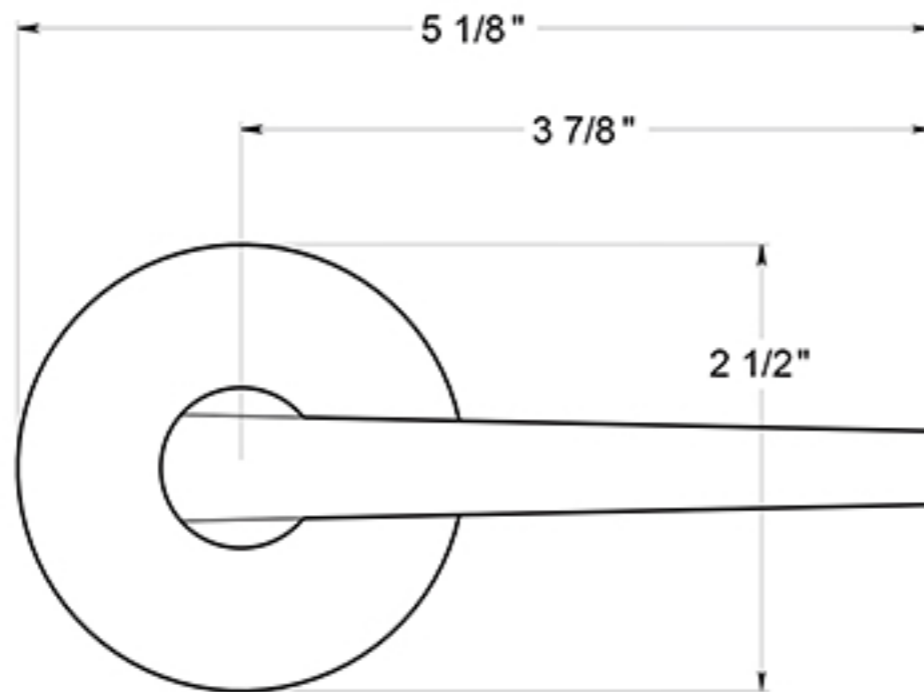

# ZPLR4

PORTMORE LEVERS / DUMMY / RESIDENTIAL ELITE / ZINC

DRAWING NOT TO SCALE

NOTE: Deltana reserves the right to constantly improve its products and is not responsible for differences between the product in-hand and the specifications contained in this drawing. We do not recommend to pre-drill holes or pre-cut woods or metals based on the drawing information if the veracity of the specifications has not been proven by the live product.