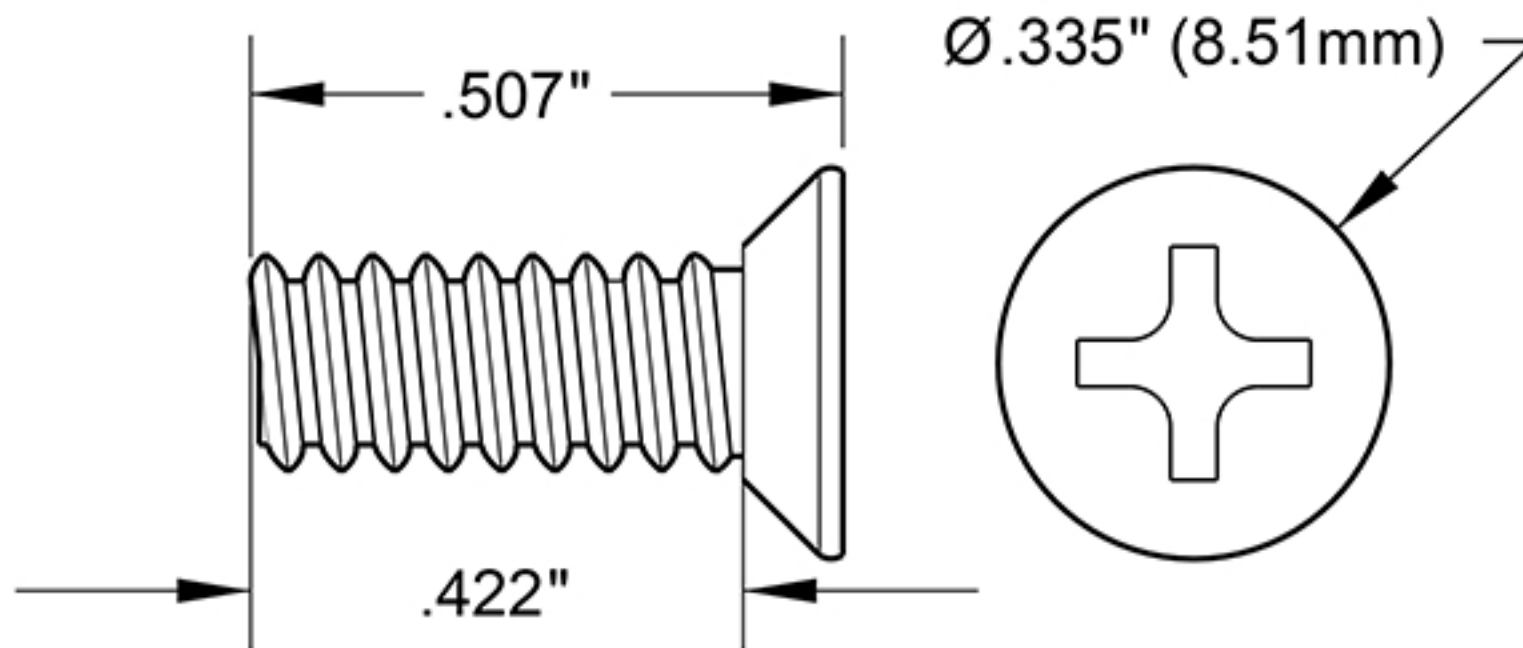

# SCMS905

#9 x 1/2" WOOD SCREW / SOLID BRASS

DRAWING NOT TO SCALE

NOTE: Deltana reserves the right to constantly improve its products and is not responsible for differences between the product in-hand and the specifications contained in this drawing. We do not recommend to pre-drill holes or pre-cut woods or metals based on the drawing information if the veracity of the specifications has not been proven by the live product.