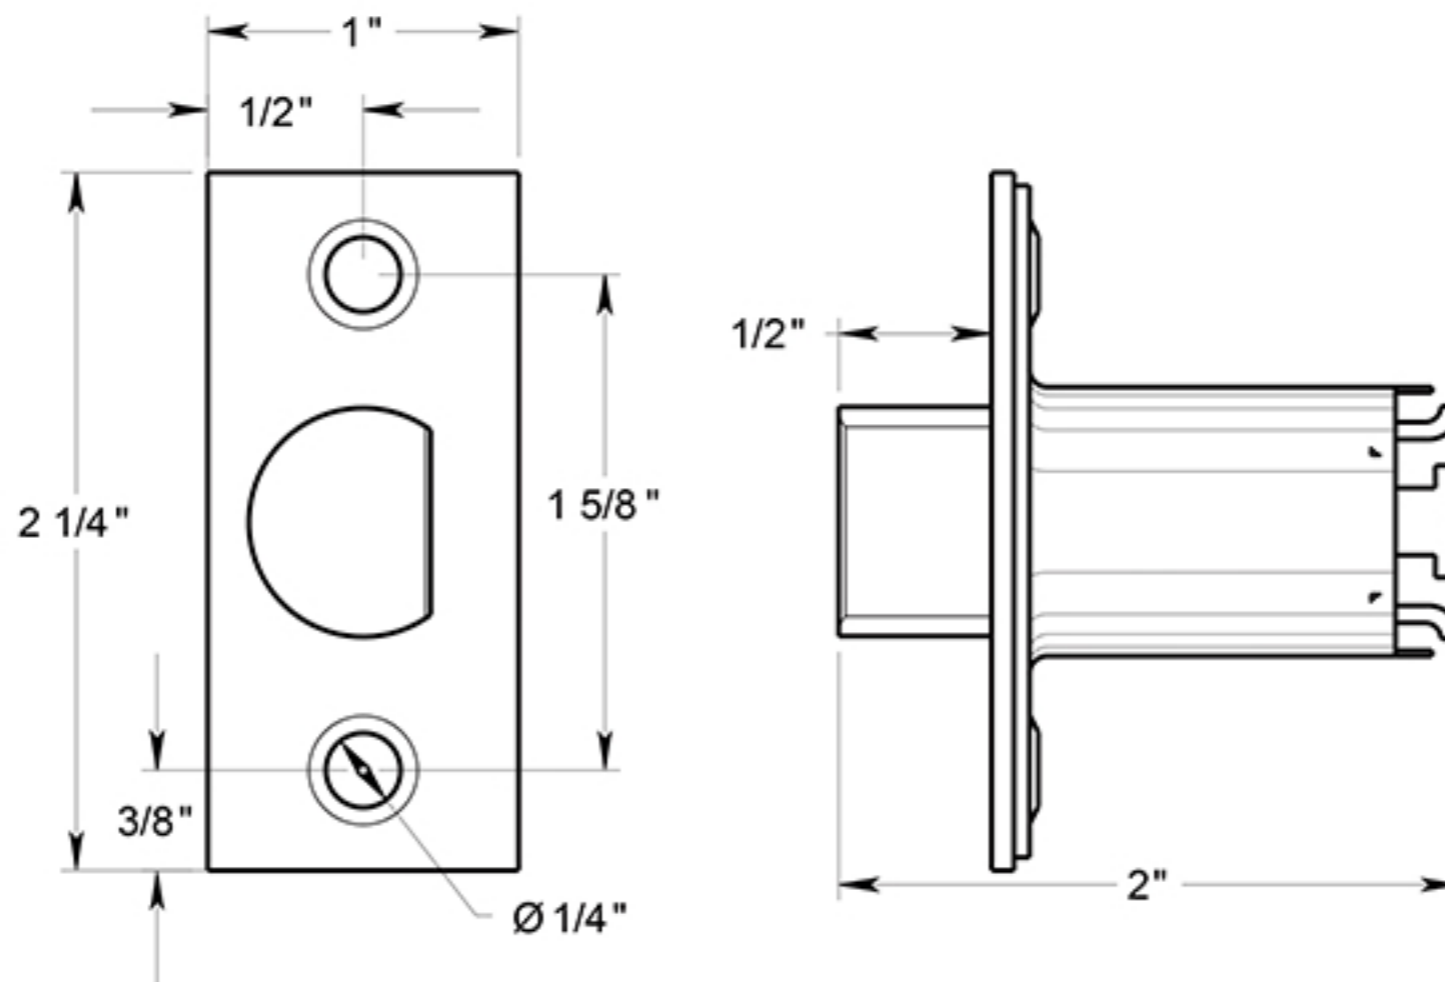

# G2RLP238

LATCH 2-3/8" / PRIVACY & PASSAGE / COMMERCIAL GRADE 2 / STEEL & ZINC

DRAWING NOT TO SCALE

NOTE: Deltana reserves the right to constantly improve its products and is not responsible for differences between the product in-hand and the specifications contained in this drawing. We do not recommend to pre-drill holes or pre-cut woods or metals based on the drawing information if the veracity of the specifications has not been proven by the live product.