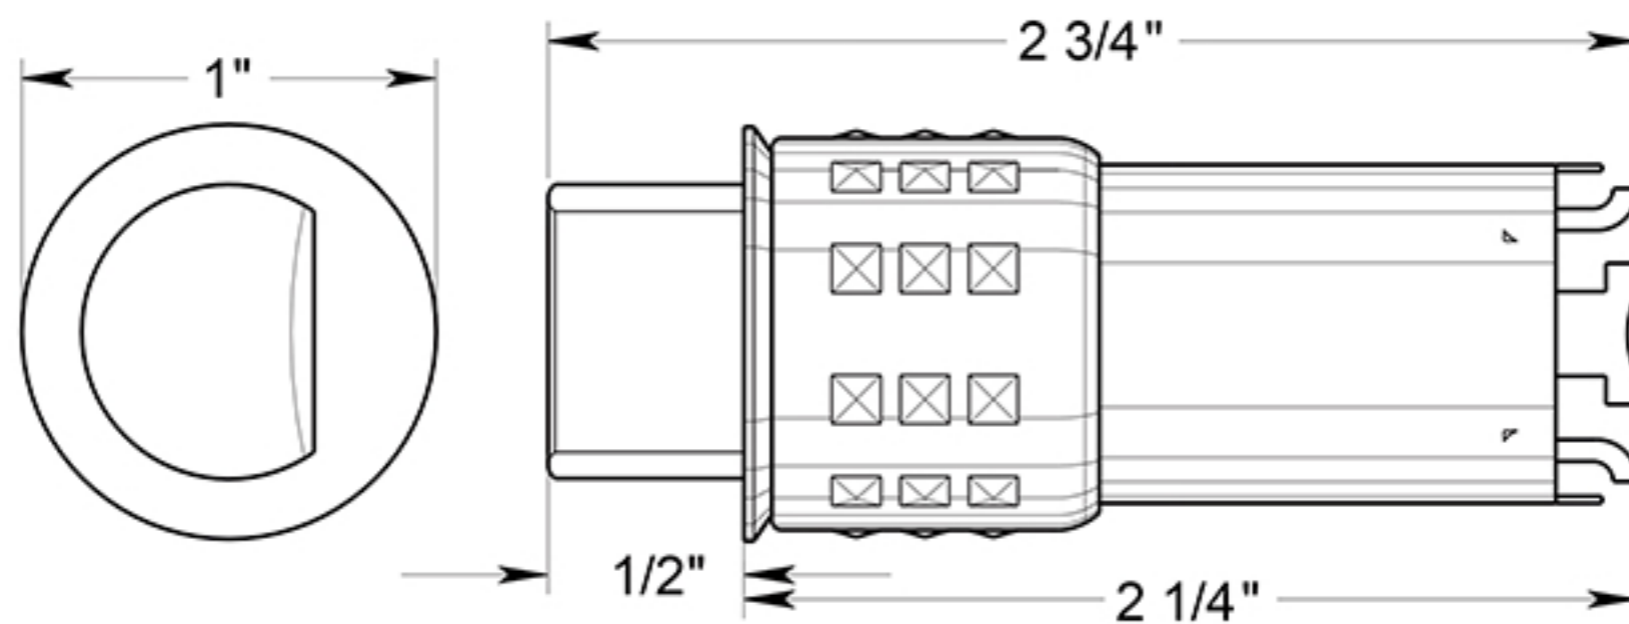

# G2DLP275

LATCH 2-3/4" / DRIVE-IN / PRIVACY & PASSAGE / COMMERCIAL GRADE 2 / STAINLESS STEEL & ZINC

DRAWING NOT TO SCALE

NOTE: Deltana reserves the right to constantly improve its products and is not responsible for differences between the product in-hand and the specifications contained in this drawing. We do not recommend to pre-drill holes or pre-cut woods or metals based on the drawing information if the veracity of the specifications has not been proven by the live product.