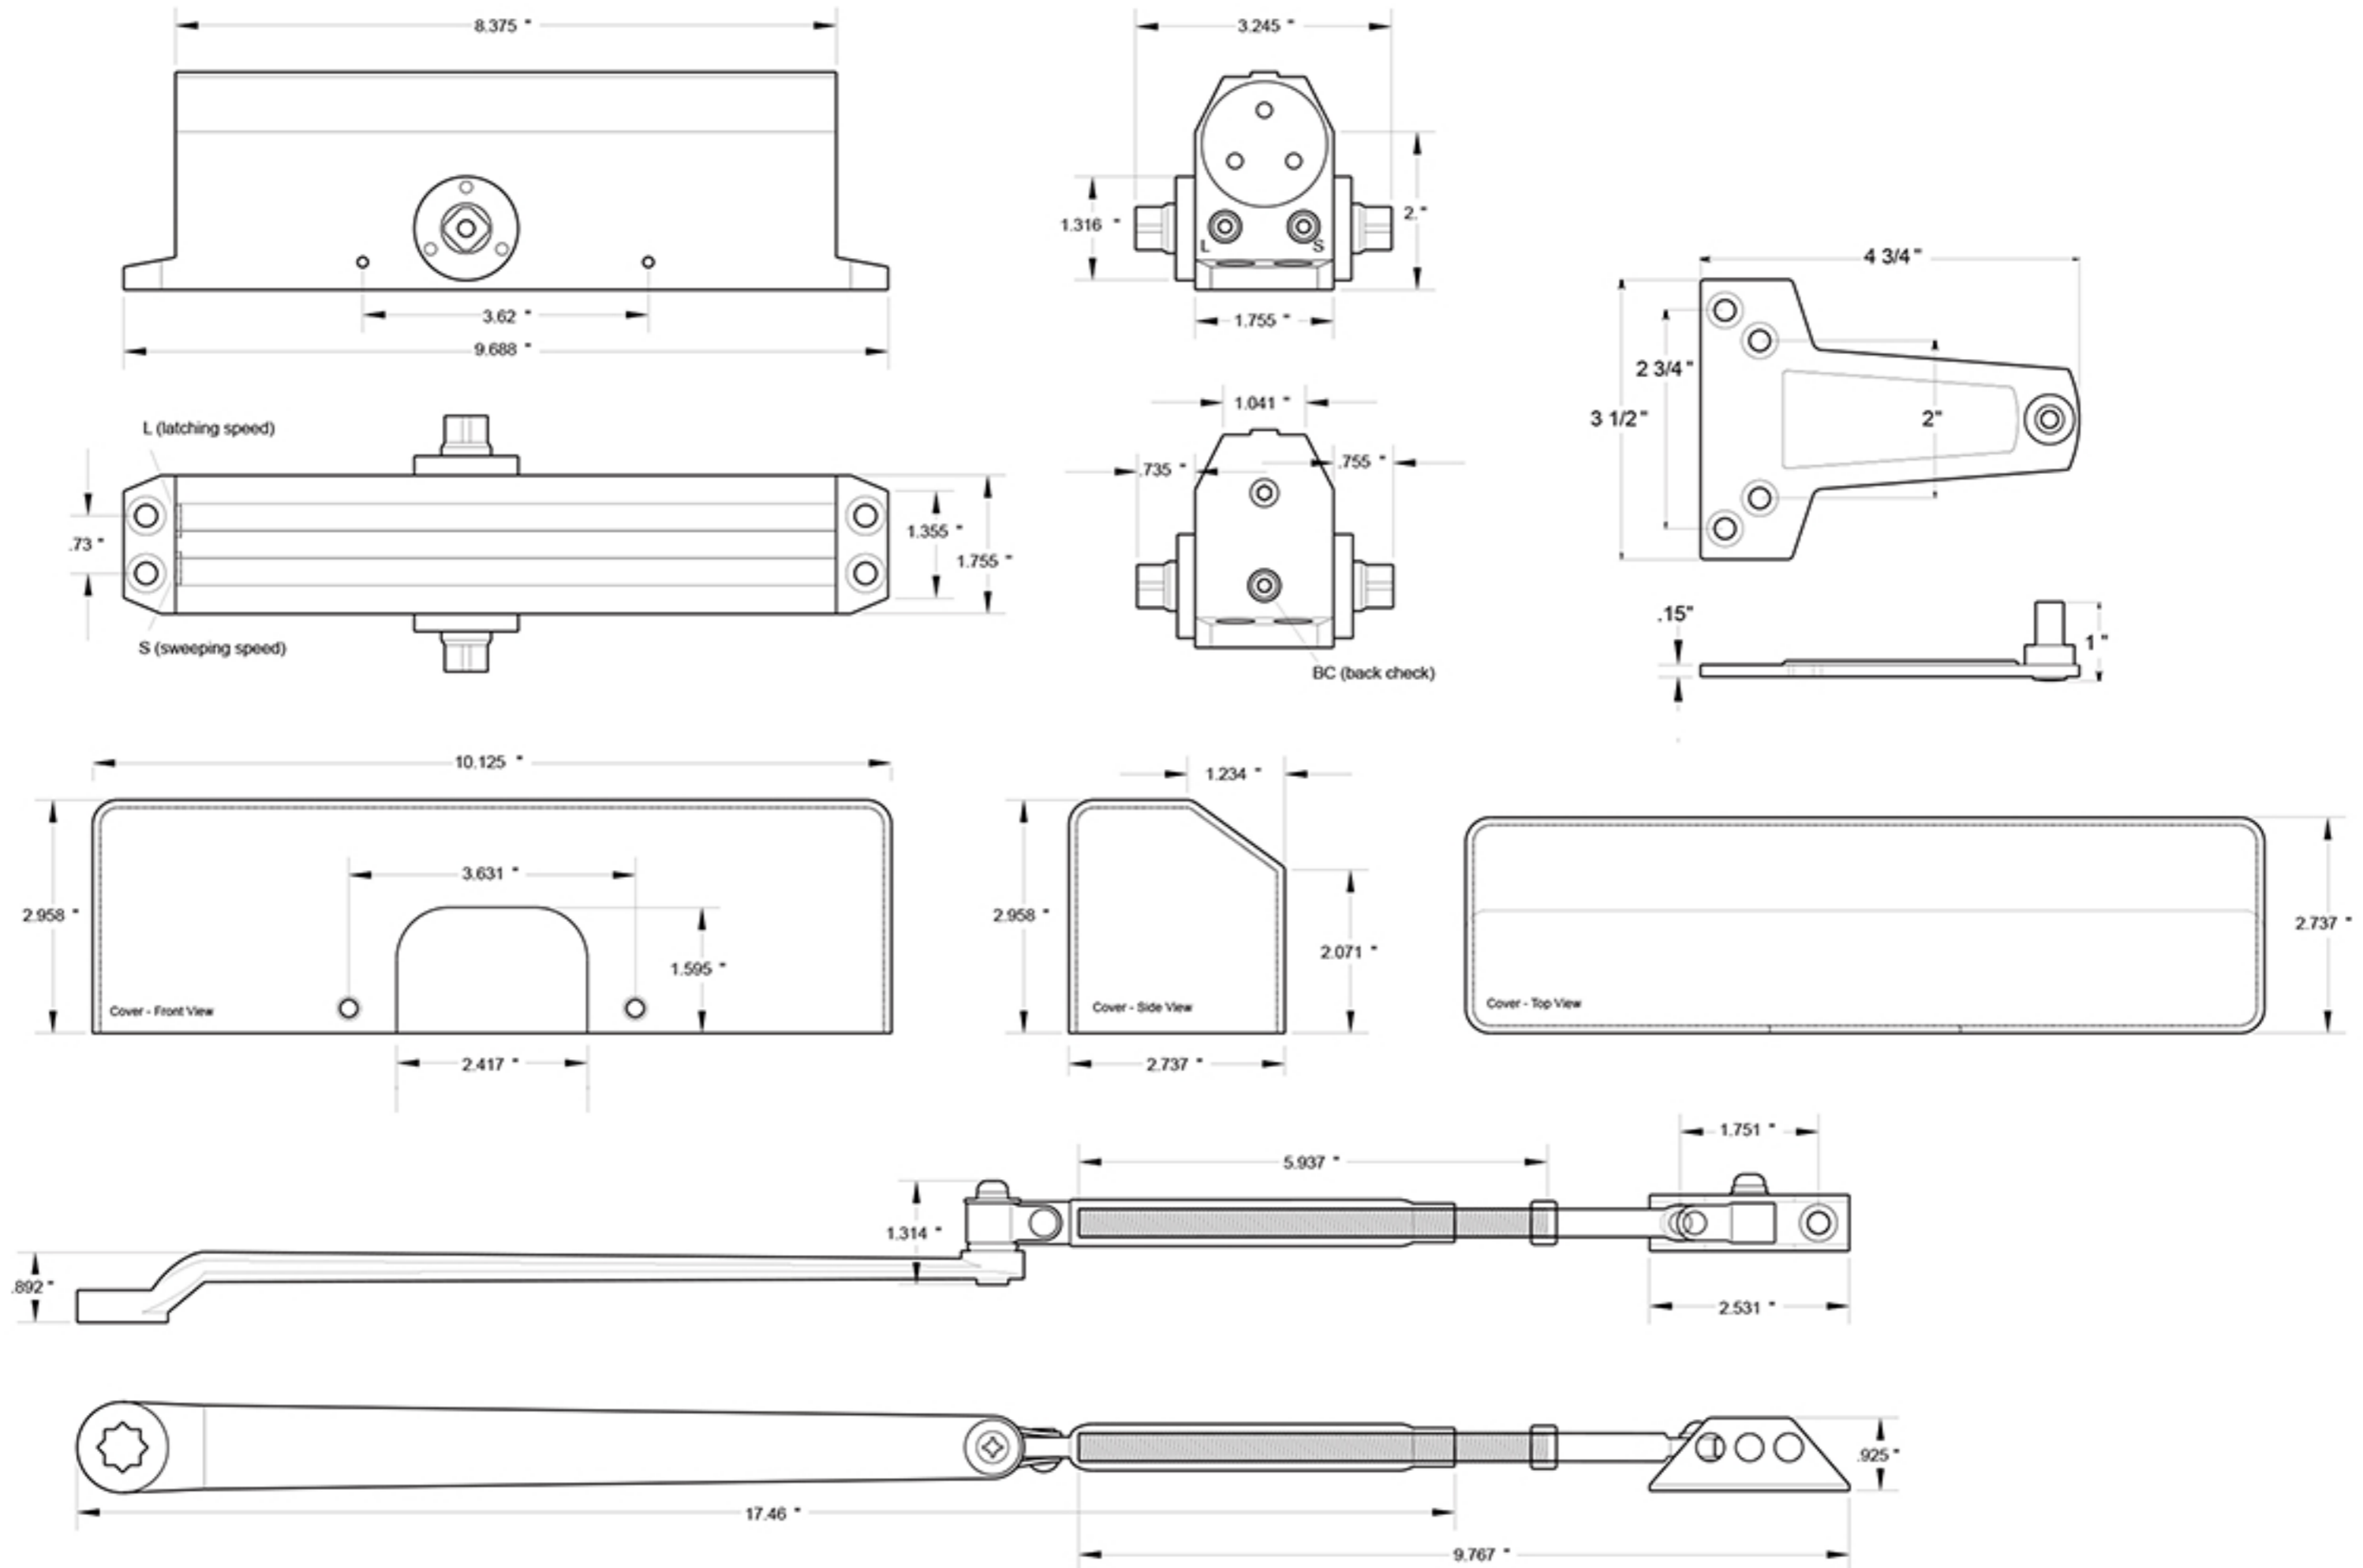

DC10

DOOR CLOSER / SIZE #1 ~ 4

DRAWING NOT TO SCALE

NOTE: Deltana reserves the right to constantly improve its products and is not responsible for differences between the product in-hand and the specifications contained in this drawing. We do not recommend to pre-drill holes or pre-cut woods or metals based on the drawing information if the veracity of the specifications has not been proven by the live product.