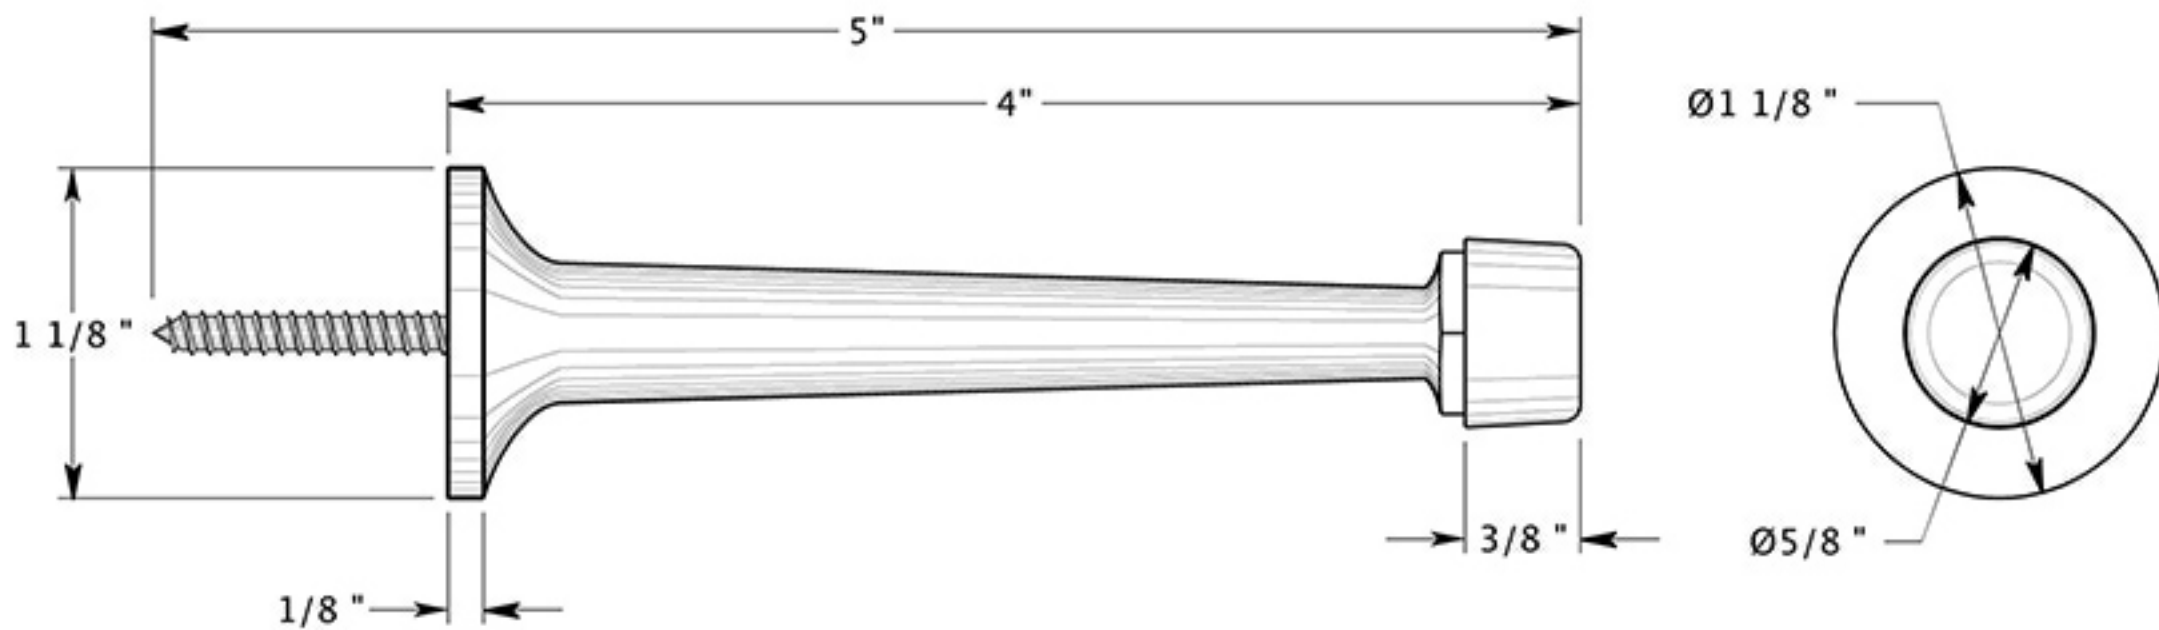

# BDS425

4" BASEBOARD DOOR BUMPER / SOLID BRASS

DRAWING NOT TO SCALE

NOTE: Deltana reserves the right to constantly improve its products and is not responsible for differences between the product in-hand and the specifications contained in this drawing. We do not recommend to pre-drill holes or pre-cut woods or metals based on the drawing information if the veracity of the specifications has not been proven by the live product.