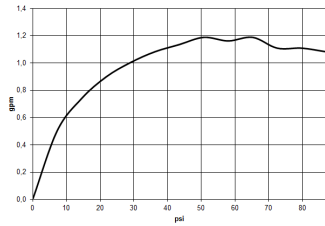

Sink - Meta

META PURE Single-lever lavatory mixer with drain - black matte

Article number: 33 501 664-33 0010

- 4-7/8" Projection
- Progressive temperature cartridge
- US drain with overflow
- Rigid spout
- Round aerated stream
- Total height 5-1/2"
- Height to aerator/spout outlet 2"
- 1-3/8" hole diameter
- 2 x pressure hose with 3/8" compression fitting
- Water flow rate limited to max. 1.2 gpm
- lead-free
- Suitable only for basins with overflow.

black matte

Dimensional drawing

All dimensions in mm / inch = mm x 0,0394

Sink - Meta

META PURE Single-lever lavatory mixer with drain - black matte

Article number: 33 501 664-33 0010

Flow rate chart

Sink - Meta