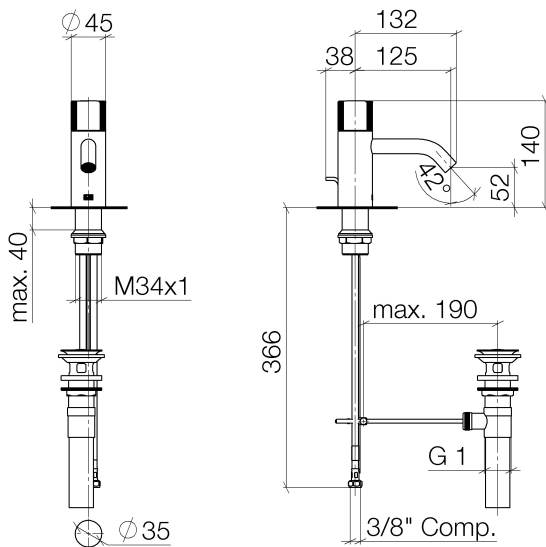

Sink - Meta

META PURE Single-lever lavatory mixer with drain - black matte

Article number: 33 501 664-33 0010

- 4-7/8" Projection
- Progressive temperature cartridge
- US drain with overflow
- Rigid spout
- Round aerated stream
- Total height 5-1/2"
- Height to aerator/spout outlet 2"
- 1-3/8" hole diameter
- 2 x pressure hose with 3/8" compression fitting
- Water flow rate limited to max. 1.2 gpm
- lead-free
- Suitable only for basins with overflow.

black matte

Dimensional drawing

All dimensions in mm / inch = mm x 0,0394

Sink - Meta

META PURE Single-lever lavatory mixer with drain - black matte

Article number: 33 501 664-33 0010

Flow rate chart

Sink - Meta

META PURE Single-lever lavatory mixer with drain - black matte

Article number: 33 501 664-33 0010

Other surface finishes

polished chrome

33 501 664-00 0010

platinum matte

33 501 664-06 0010

More custom finish options are available via special production (xTra Service). Please see our finish matrix for availability and pricing or contact a Dornbracht representative.