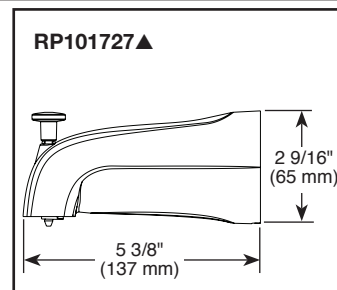

Delta reserves the right (1) to make changes in specifications and materials, and (2) to change or discontinue models, both without notice or obligation. Dimensions are for reference only. See current full-line price book or www.deltafaucet.com for finish options and product availability.