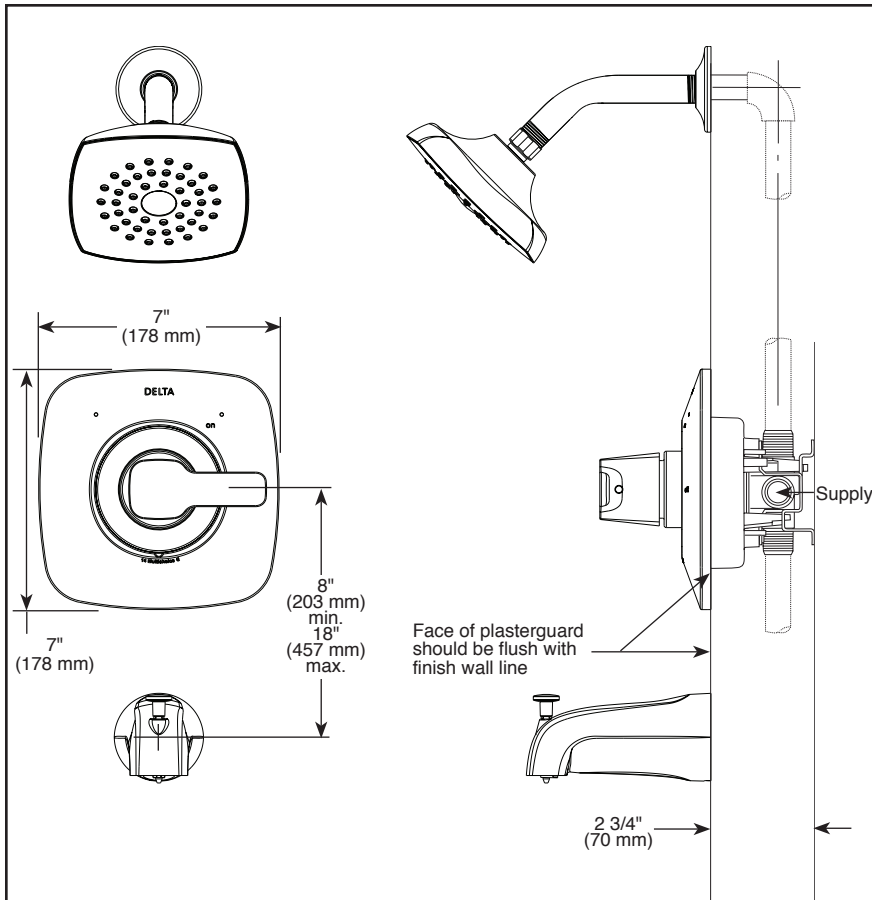

▲ Designate Proper Finish Suffix