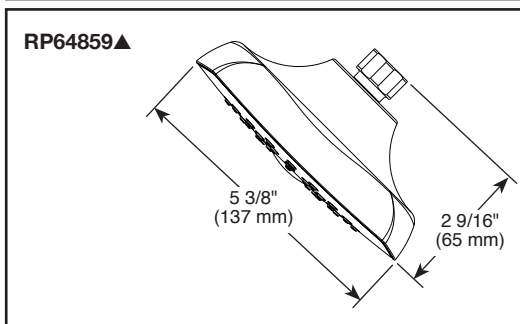

▲ Designate Proper Finish Suffix