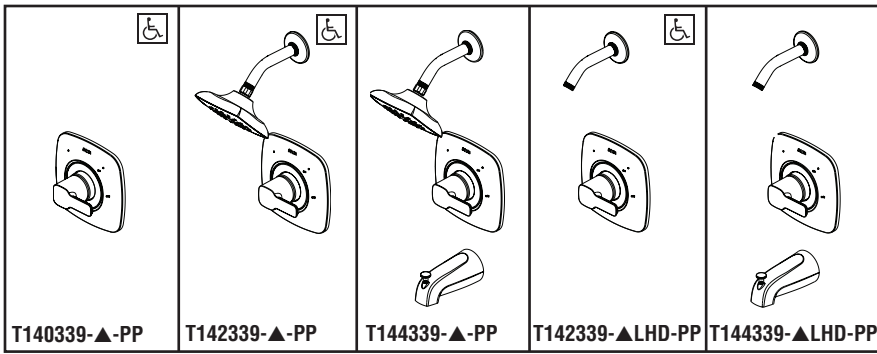

# TUB & SHOWER FAUCET TRIM

Submitted Model No.: \_\_\_\_\_

Specific Features: \_\_\_\_\_

- Transitional Modern
- Valve Only Trim (T140339-PP)
- Shower Only Trim (T142339-PP)
- Tub/Shower Trim (T144339-PP)
- Shower Only Trim – Less Showerhead (T142339-LHD-PP)
- Tub/Shower Trim – Less Showerhead (T144339-LHD-PP)

## STANDARD SPECIFICATIONS

- Single handle pressure balanced tub and shower mixing valve
- Maintains a balanced pressure of hot and cold water even when a valve is turned on or off elsewhere in the system
- For use with MultiChoice® Universal rough valve body – NOT INCLUDED AND MUST BE ORDERED SEPARATELY (R10000 Series)
- Back-to-back installation capability
- Field adjustable means to limit handle rotation into hot water zone
- Temperature only controlled with handle
- All parts replaceable from the front of the valve
- “LHD” indicates less showerhead models
- Max. flow rate of spout 6.0 gpm @ 60 psi, 22.7 L/min @ 414 kPa with R10000-UNBX
- Max. flow rate of showerhead 1.75 gpm @ 80 psi, 6.6 L/min @ 552 kPa
- Universal adapter included allows for thread, sweat or slip-on installation of tub spout