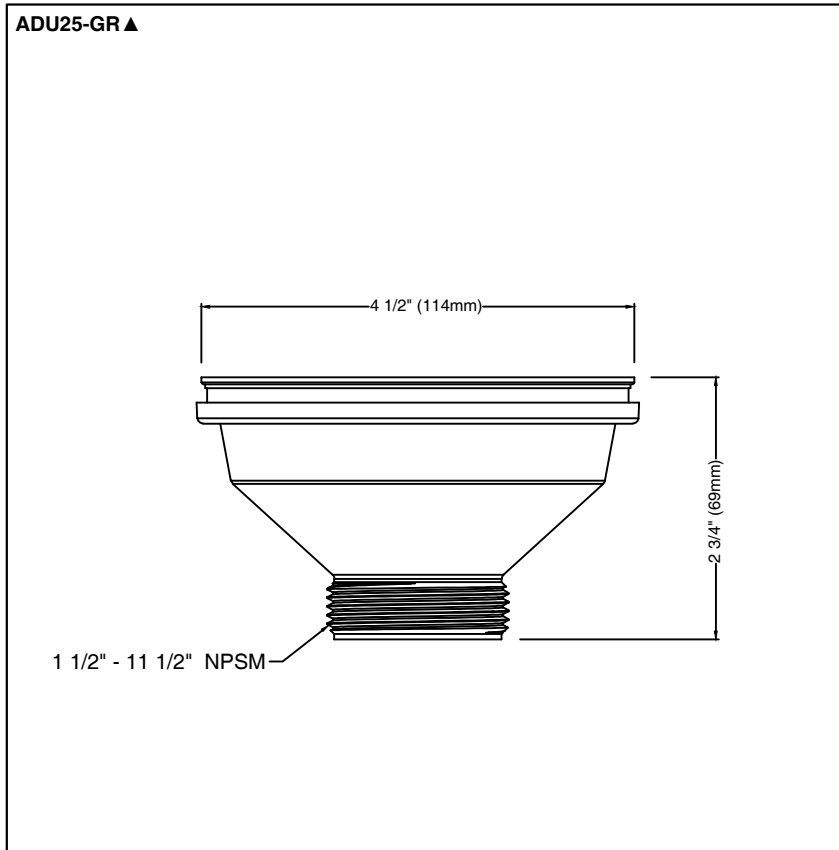

ADU25-GR ▲

▲ Designate proper finish suffix

Delta reserves the right (1) to make changes in specifications and materials, and (2) to change or discontinue models, both without notice or obligation. Dimensions are for reference only. See current full-line price book or www.deltafaucet.com for finish options and product availability.

Delta Faucet Company

55 E. 111th Street, Indianapolis, IN 46280
350 South Edgeware Road, St. Thomas, ON N5P 4L1
Sinksupport@deltafaucet.com
© 2021 Delta Faucet Company