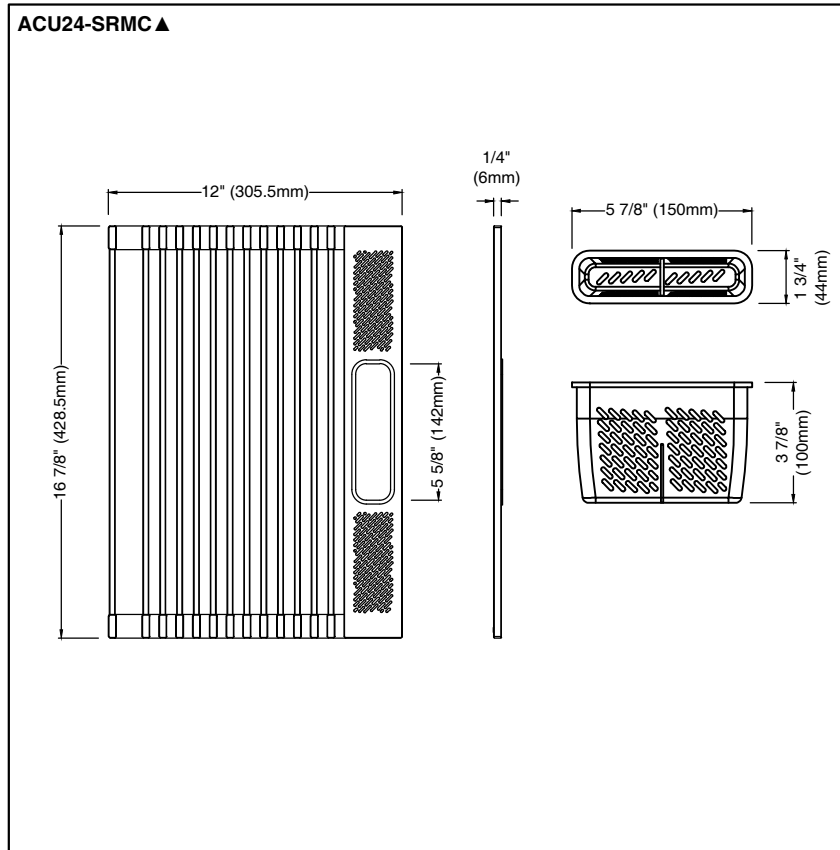

▲ Designate proper finish suffix

Delta reserves the right (1) to make changes in specifications and materials, and (2) to change or discontinue models, both without notice or obligation. Dimensions are for reference only. See current full-line price book or www.deltafaucet.com for finish options and product availability.

FEATURES:

- Multi-Purpose Roll-Up Dish Drying Rack with Caddy saves space and keeps your counters free of clutter
- Fits Over Your Kitchen Sink, creating a multi-functional workspace for drip-drying dishes and washing produce
- Sturdy Over-the-Sink Drying Rack: Made from heavy-duty stainless steel with soft silicone coating, holds heavy items without bending and supports up to 85 lbs.
- Rust-Resistant and Non-Slip: Sturdier and more stable than rolling mats without protective silicone coating
- Heat-Resistant up to 400°F: Perfect for use as a trivet mat to protect your kitchen countertops against damage from hot items like pans or baking sheets straight out of the oven
- Perfect for use as a Cooling Rack for quickly cooling cakes and cookies with increased airflow
- Easy to Store: Rolls up into a compact cylinder for convenient storage in your kitchen cabinet
- Easy to Clean: Simply rinse it off right in the sink
- Available in Black or Dark Grey

STANDARD SPECIFICATIONS:

- Silicone Construction
- Product Height: 3 7/8"
- Product Length: 12"
- Product Width: 16 7/8"

WARRANTY:

- 1 Year Limited Warranty

Delta Faucet Company

55 E. 111th Street, Indianapolis, IN 46280
350 South Edgeware Road, St. Thomas, ON N5P 4L1
Sinksupport@deltafaucet.com
© 2021 Delta Faucet Company