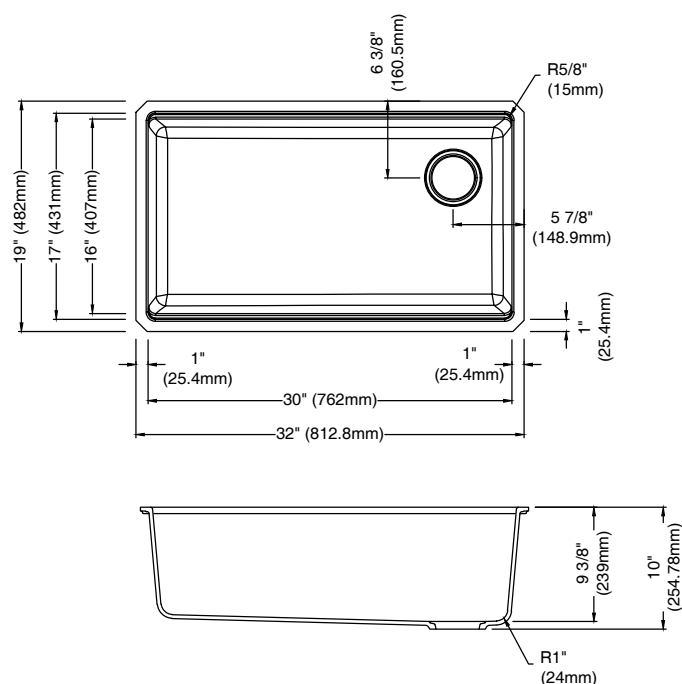

75B933-33S ▲

▲ Designate proper finish suffix

Delta reserves the right (1) to make changes in specifications and materials, and (2) to change or discontinue models, both without notice or obligation. Dimensions are for reference only. See current full-line price book or www.deltafaucet.com for finish options and product availability.

Delta Faucet Company

55 E. 111th Street, Indianapolis, IN 46280
350 South Edgeware Road, St. Thomas, ON N5P 4L1
Sinksupport@deltafaucet.com
© 2021 Delta Faucet Company