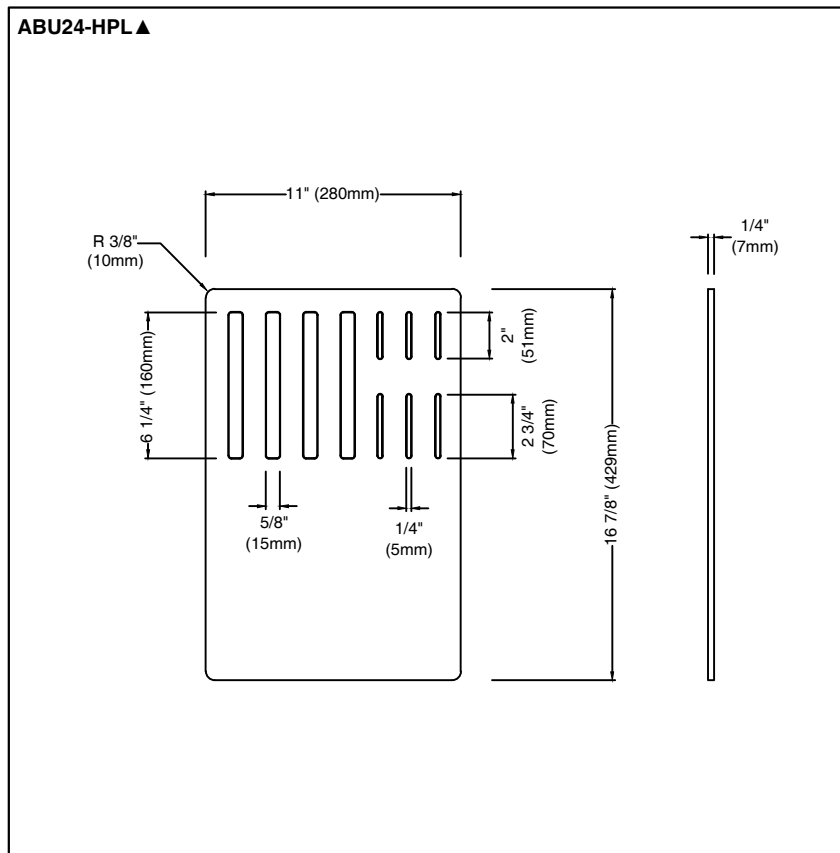

STANDARD SPECIFICATIONS:

- HPL Wood Veneer Construction
- Product Height: 1/4"
- Product Length: 11"
- Product Width: 16 7/8"

WARRANTY:

- 1 Year Limited Warranty

ABU24-HPL ▲

Submitted Model No.: _____

Specific Features: _____