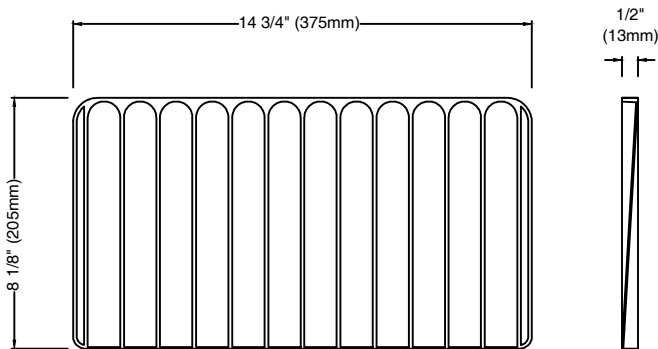

FEATURES:

- Multi-Purpose dish drying rack
- Can be placed on your counter or within your sink to dry off your dishes
- Raised, angled and silicone ribs draw water into your sink and away from your dishes
- Unique Design holds dishes flat regardless of where they are placed on the mat
- 100% Food-Safe Silicone Coating: BPA-free and FDA approved
- Heat-Resistant up to 400°F
- Rolls up into a compact cylinder
- Easy to Clean: Simply rinse it off right in the sink
- Available in Black or Dark Grey
- Only compatible with Undermount sinks

STANDARD SPECIFICATIONS:

- Silicone Construction
- Product Height: 1/2"
- Product Length: 14 3/4"
- Product Width: 8 1/8"

WARRANTY:

- 1 Year Limited Warranty

▲ Designate proper finish suffix

Delta reserves the right (1) to make changes in specifications and materials, and (2) to change or discontinue models, both without notice or obligation. Dimensions are for reference only. See current full-line price book or www.deltafaucet.com for finish options and product availability.

Delta Faucet Company

55 E. 111th Street, Indianapolis, IN 46280
350 South Edgeware Road, St. Thomas, ON N5P 4L1
Sinksupport@deltafaucet.com
© 2021 Delta Faucet Company