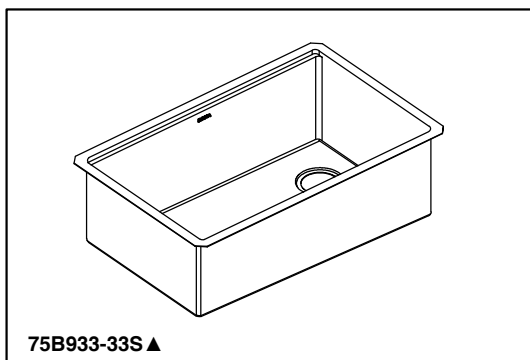

see what Delta can do™

KITCHEN SINKS

- Everest® Collection
- Undermount Granite Workstation

FEATURES:

- Undermount Single Bowl Sink
- Rear Off Set Drain

STANDARD SPECIFICATIONS:

- Granite Composite Construction
- Required Minimum Cabinet Size: 36" Left to Right, 24" Front to Back
- 3 1/2" Drain Opening
- Strainer ADU25-GR (included)
- Drying Mat ACU25-SDDM (included)
- Cutting Board ABU24-HPL (included)
- Rolling Mat ACU24-SRMC (included)
- Cut-Out Template (included)
- Mounting Hardware (included)
- Available in Black, White and Dark Grey

WARRANTY:

- Lifetime Limited Warranty

COMPLIES WITH:

- cUPC

75B933-33S ▲

Submitted Model No.: _____

Specific Features: _____