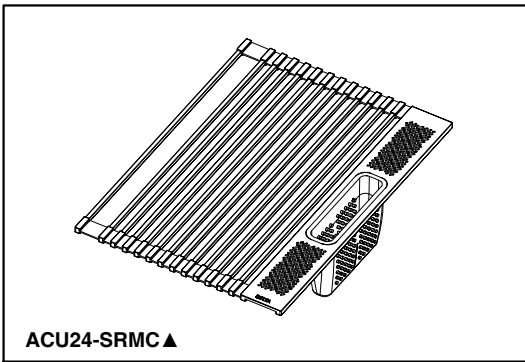

see what Delta can do™

KITCHEN ACCESSORY

■ Kitchen Rolling Mat

ACU24-SRMC ▲

Submitted Model No.: _____

Specific Features: _____