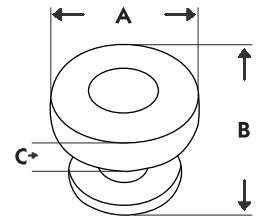

Dimensions:

Code	A	B	C
DD-2036	1-1/4"	1-1/8"	1/2"

Available Finishes

Polished Chrome

Polished Nickel

Satin Brass

Brushed Nickel

Black