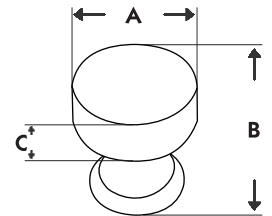

Dimensions:

Code	A	B	C
DD-2027	1-5/32"	1-9/32"	1/2"

Available Finishes

Polished Chrome

Polished Nickel

Satin Brass

Brushed Nickel

Black