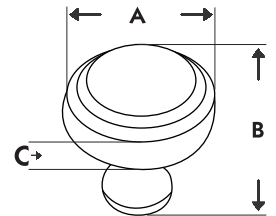

Dimensions:

Code	A	B	C
DD-2022	1-1/4"	1-3/8"	21/32"

Available Finishes

Polished Chrome

Polished Nickel

Satin Brass

Brushed Nickel

Black