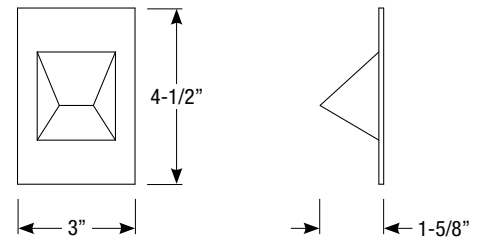

3" x 4-1/2" LED Step Light

120V Input

Fits a single gang box

Electrical Data

Catalog Number	Wattage	Source Lumens	Efficacy
SS3003	4W	120lm	30lpw

Construction

Die-cast aluminum housing with solite lens. Surface mount luminaire illuminates stairs, steps or pathways. Energy-saving LED emits through the solite glass lens.

Available in bronze, silver metallic or white.

Installation

Fits in standard single-switch box, and a 2" x 3" handy box. Junction box mounts vertically.

Listings

- UL listed to US and Canadian standards for wet locations
- ADA compliant