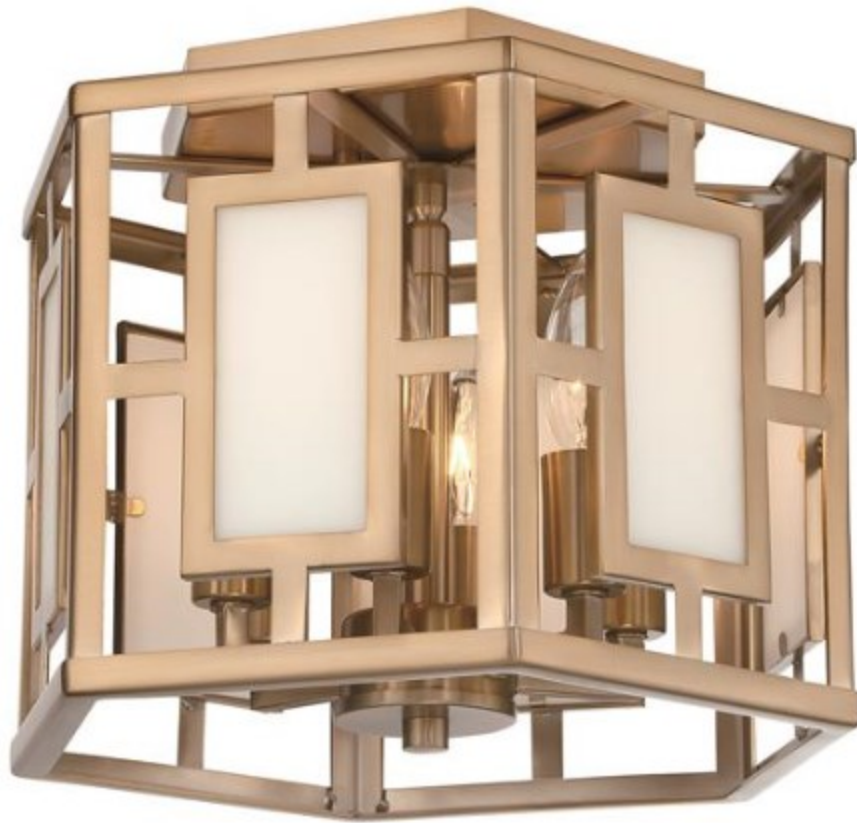

CRYSTORAMA

HILLCREST COLLECTION

HIL-990-VG

Product Name: Libby Langdon for Crystorama Hillcrest 6

Light Vibrant Gold Ceiling Mount

Dimensions: w12.00 x h9.00(in)

Total Number Lights: 6

External Lights: 6

Total Wattage: 360

Bulb Type: Candelabra

Material: Glass + Steel

Finish: Vibrant Gold

Canopy Size: 8"

Chain or Rod/Wire Length: 6

Item Weight: 7

Package Weight: 0