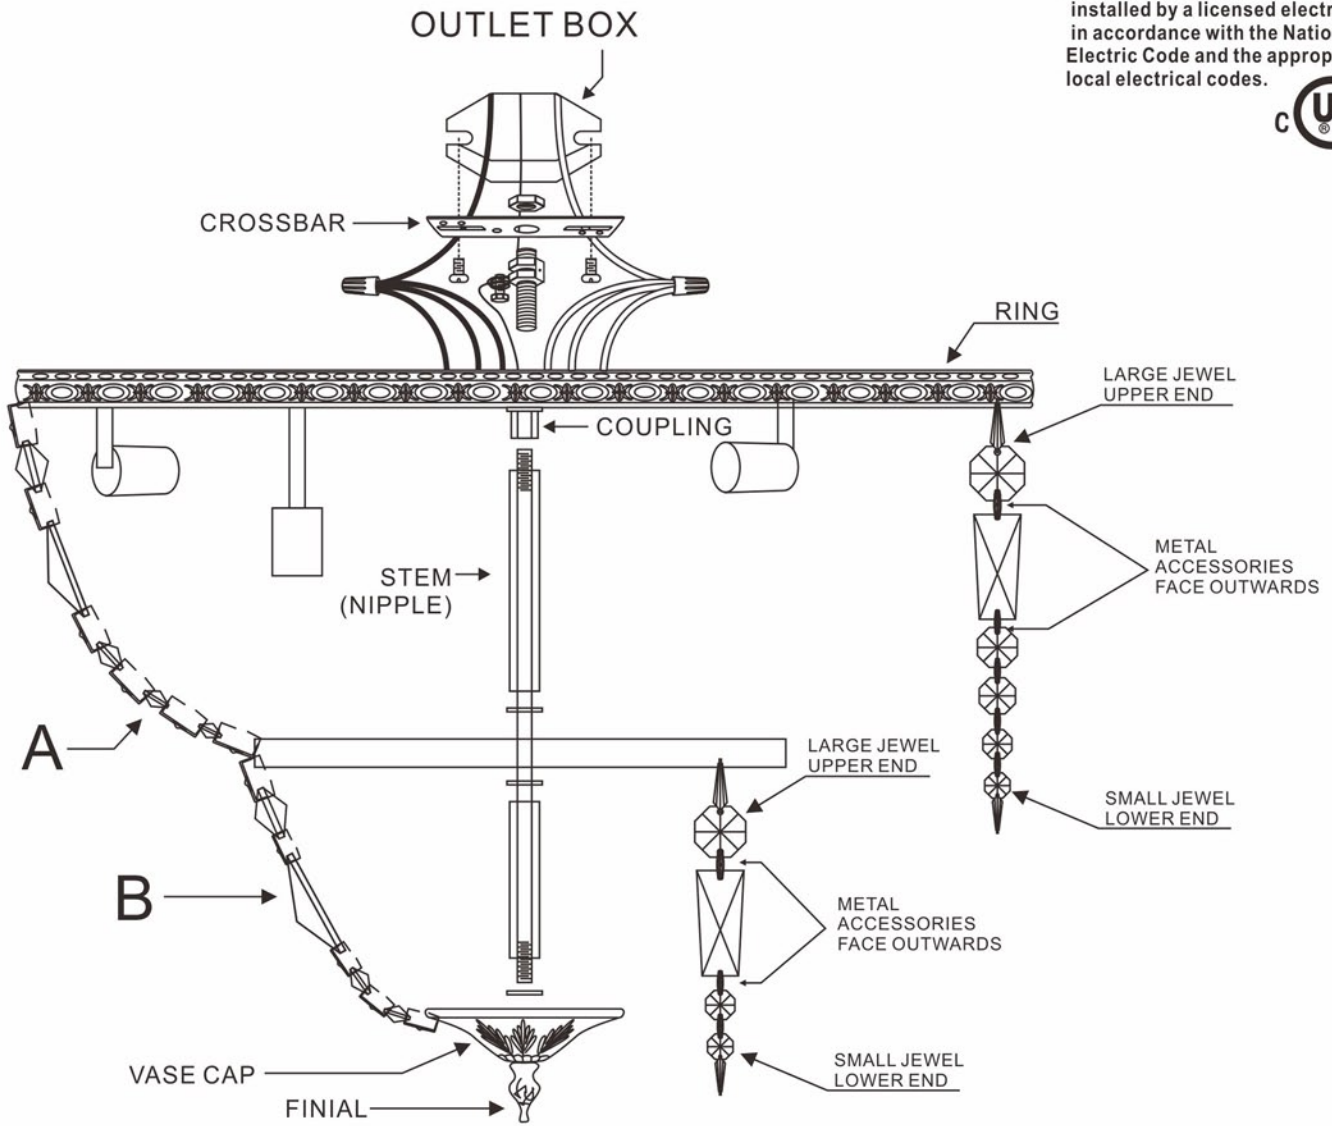

## MODEL#:718-EB-CL-SAQ ASSEMBLY AND DRESSING INSTRUCTIONS

**WARNING:**

Electrical Danger Turn Power Off

All electrical components must be installed by a licensed electrician in accordance with the National Electric Code and the appropriate local electrical codes.

**Baguette:**

58mmx26mm

You will need 4 - Cand.Bulb  
40 Watts Recommended  
60 Watts Max  
Bulb not included.

A= (30mm Jewel + 58mm Baguette + 22mm Jewel + 20mm Jewel + 16mm Jewel + 14mm Jewel) x 42sets

B= (28mm Jewel + 58mm Baguette + 16mm Jewel + 14mm Jewel) x 21sets