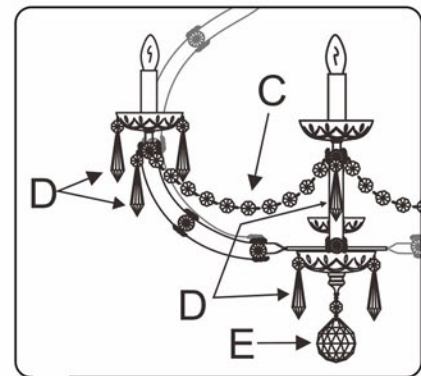

CRYST RAMA

1958

95 Cantiague Rock Road, Westbury NY 11590
ph: 516.931.9090 fax: 516.931.1254
info@crystorama.com www.crystorama.com

MODEL#:4473 (CONVERTIBLE) ASSEMBLY AND DRESSING INSTRUCTIONS

WARNING:

Electrical Danger

Turn Power Off

All electrical components must be installed by a licensed electrician in accordance with the National Electric Code and the appropriate local electrical codes.

1 Bobeche
with 4 **D** Trim.

For Ceiling.