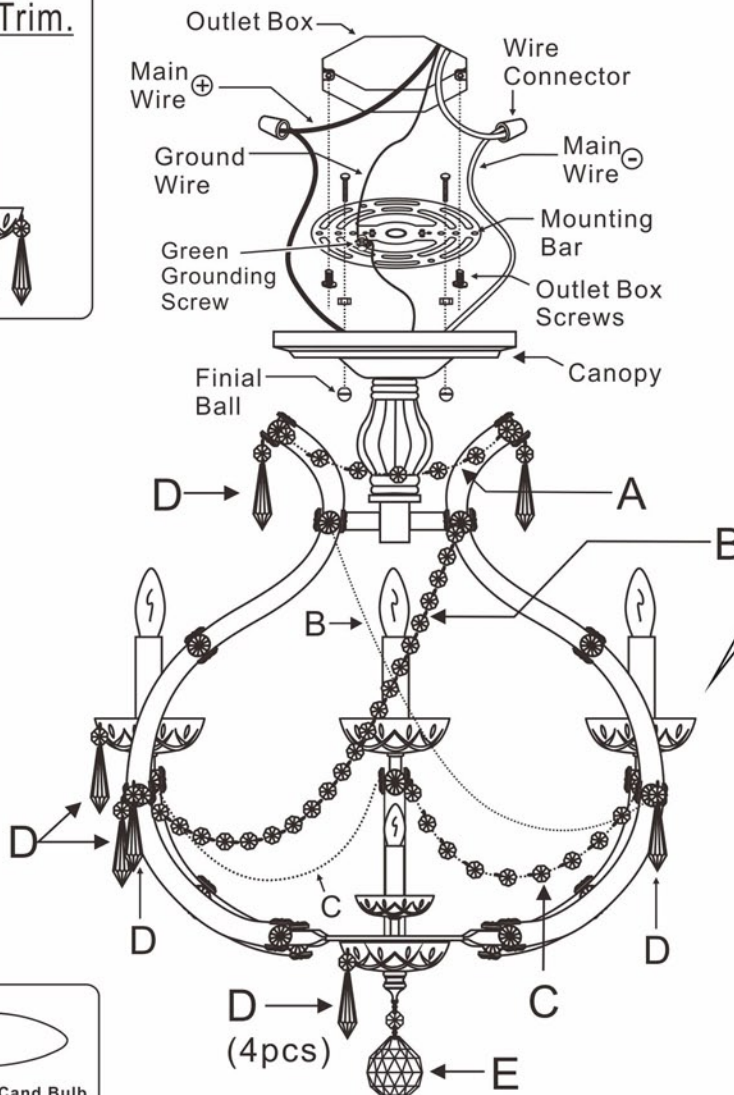

## MODEL#:4473 (CONVERTIBLE) ASSEMBLY AND DRESSING INSTRUCTIONS

WARNING:

Electrical Danger

Turn Power Off

All electrical components must be installed by a licensed electrician in accordance with the National Electric Code and the appropriate local electrical codes.

1 Bobeche  
 with 4 **D** Trim.

### For Hanging

You will need 4 - Cand. Bulb  
 40 Watts Recommended  
 60 Watts Max  
 Bulb not included.

- A=  (14mmx7pcs)x3sets
- B=  (14mmx12pcs)x6sets
- C=  (14mmx8pcs)x6sets
- D=  (14mm+38mm)x29sets  
 (Included Hanging.)
- E=  (14mm+40mm)x1set