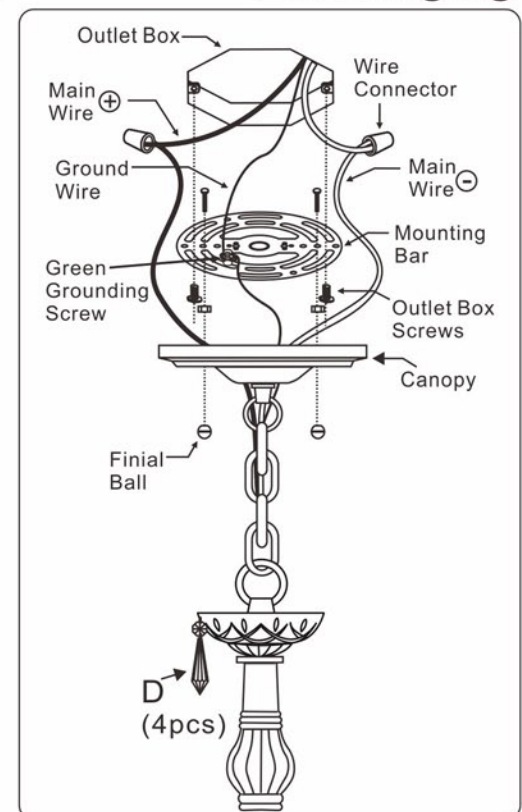

## MODEL#:4473 (CONVERTIBLE) ASSEMBLY AND DRESSING INSTRUCTIONS

WARNING:

Electrical Danger

Turn Power Off

All electrical components must be installed by a licensed electrician in accordance with the National Electric Code and the appropriate local electrical codes.

1 Bobeche  
 with 4 **D** Trim.

### For Hanging

You will need 4 - Cand. Bulb  
 40 Watts Recommended  
 60 Watts Max  
 Bulb not included.

- A=  (14mmx7pcs)x3sets
- B=  (14mmx12pcs)x6sets
- C=  (14mmx8pcs)x6sets
- D=  (14mm+38mm)x29sets  
 (Included Hanging.)
- E=  (14mm+40mm)x1set