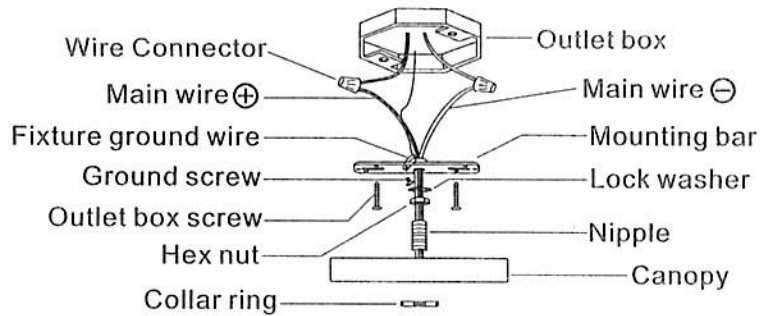

CRYSTORAMA

95 Cantiague Rock Road, Westbury NY 11590
 ph:516.931.9090 fax:516.931.1254
 info@crystorama.com www.crystorama.com

MODEL#: 2240-PN ASSEMBLY AND DRESSING INSTRUCTIONS

IMPORTANT

TURN OFF THE POWER AT THE MAIN FUSE OR CIRCUIT BREAKER BOX BEFORE STARTING INSTALLATION

 You will need 1-Med.BULB
 60 watts Recommended
 100 watts Max
 Bulb not included

Spread the arms so that the arms are at equal distance from each other.