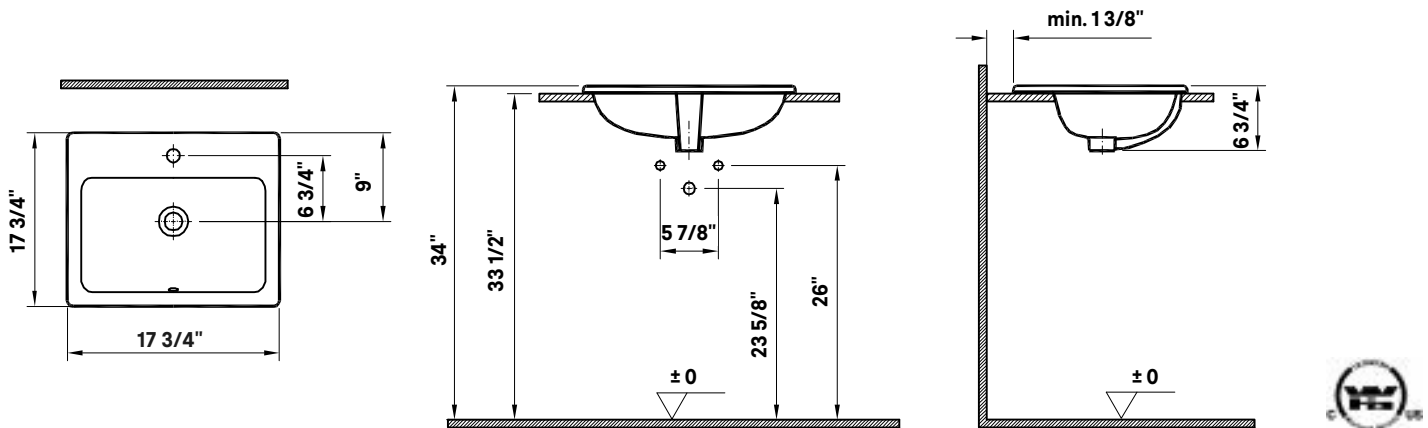

Manhattan Drop-In Basin

#1185 | 17 3/4" x 17 3/4"

Cheviot Products' vitreous china lavatories are finely crafted for outstanding beauty and practicality. Fired onto each sink is a fine glaze of powdered glass to ensure a lifetime of durability, ease of cleaning, and resistance to bacteria and other microbes.

Colours
White

Drillings
Single hole only

Note
Rough-in dimensions may vary +/- 1/2" and are subject to change.
No responsibility is assumed by Cheviot Products Inc. One Year Limited Warranty against manufacturer's defects.

Related Products

#5214 City Single
Hole Lavatory Faucet

#5216 Metro Single
Hole Lavatory Faucet

Manhattan Drop-In Basin

#1186 | 19 3/4" x 17 3/4"

Cheviot Products' vitreous china lavatories are finely crafted for outstanding beauty and practicality. Fired onto each sink is a fine glaze of powdered glass to ensure a lifetime of durability, ease of cleaning, and resistance to bacteria and other microbes.