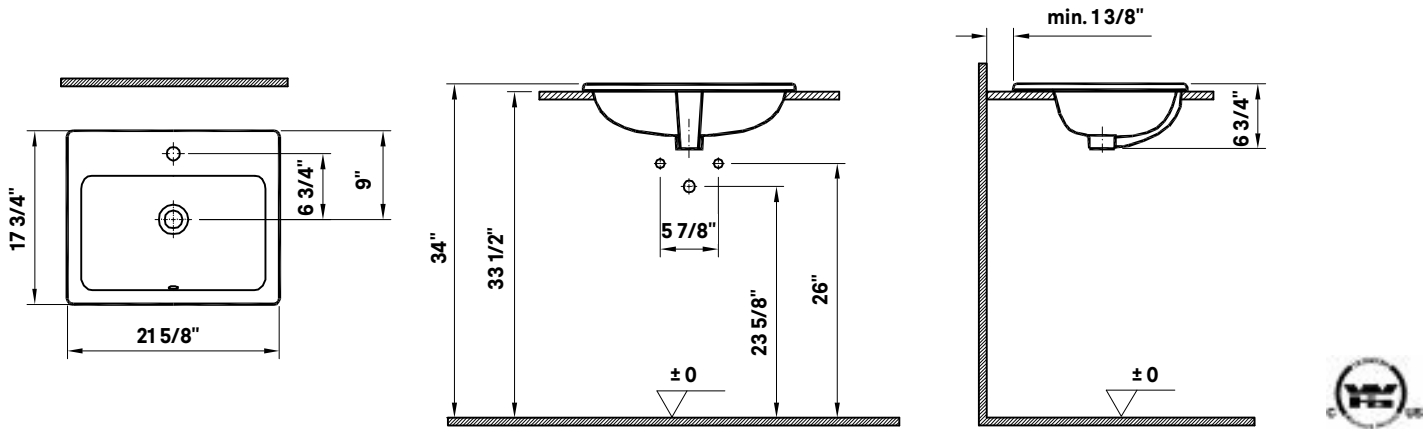

Related Products

#5214 City Single
Hole Lavatory Faucet

#5216 Metro Single
Hole Lavatory Faucet

Manhattan Drop-In Basin

#1187 | 21 5/8" x 17 3/4"

Cheviot Products' vitreous china lavatories are finely crafted for outstanding beauty and practicality. Fired onto each sink is a fine glaze of powdered glass to ensure a lifetime of durability, ease of cleaning, and resistance to bacteria and other microbes.

Colours
White

Drillings
Single hole only

Note
Rough-in dimensions may vary +/- 1/2" and are subject to change.
No responsibility is assumed by Cheviot Products Inc. One Year Limited Warranty against manufacturer's defects.