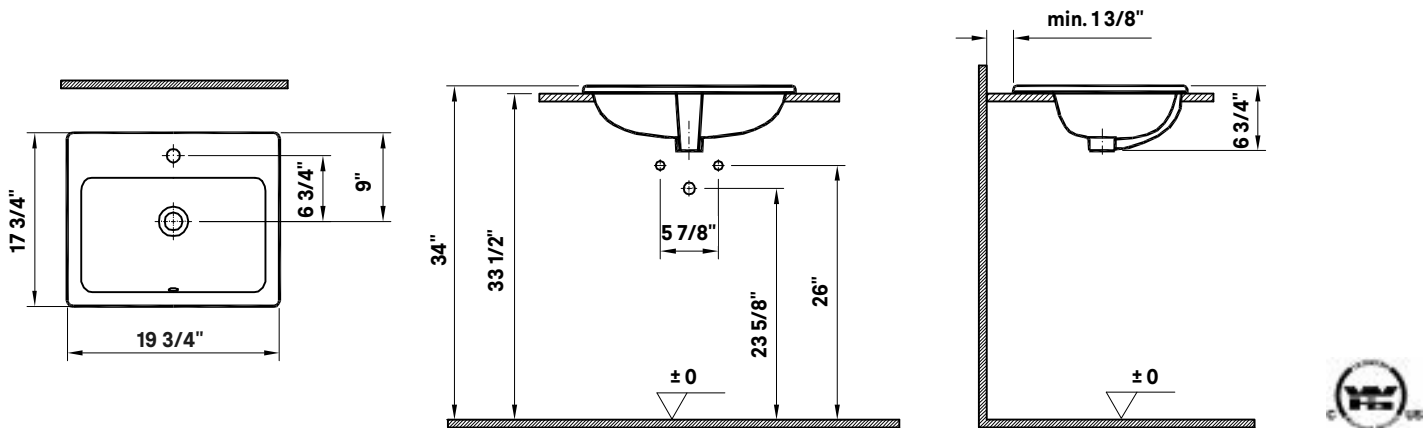

Related Products

#5214 City Single
Hole Lavatory Faucet

#5216 Metro Single
Hole Lavatory Faucet

Manhattan Drop-In Basin

#1186 | 19 3/4" x 17 3/4"

Cheviot Products' vitreous china lavatories are finely crafted for outstanding beauty and practicality. Fired onto each sink is a fine glaze of powdered glass to ensure a lifetime of durability, ease of cleaning, and resistance to bacteria and other microbes.

Colours
White

Drillings
Single hole only

Note
Rough-in dimensions may vary +/- 1/2" and are subject to change.
No responsibility is assumed by Cheviot Products Inc. One Year Limited Warranty against manufacturer's defects.