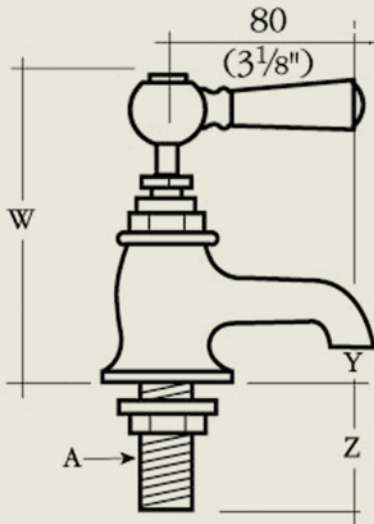

BY APPOINTMENT TO
HER MAJESTY QUEEN ELIZABETH II
MANUFACTURER OF KITCHEN & BATHROOM TAPS & MIXERS
BARBER WILSONS & CO. LTD.
LONDON

LONDON

BARBER WILSONS & CO

EST. 1905

	1/2	1/2	1/2	3/4	
	2123	2124	2125	2134	
V	75 (3")	100 (4")	125 (5")	100 (4")	
W	130 (5 1/8")	130 (5 1/8")	120 (4 3/4")	158 (6 1/4")	
Y	20 (3/4")	20 (3/4")	5 (3/16")	25 (1")	
Z	63 (2 1/2")	63 (2 1/2")	100 (4")	75 (3")	
Flange hole (A)	48 (1 7/8")	48 (1 7/8")	48 (1 7/8")	53 (2 1/8")	DIA
	30 (1 3/16")	30 (1 3/16")	30 (1 3/16")	35 (1 3/8")	

Model No. RML2124-1890

Internals Standard-3/4 turn ceramic cartridge
Optional compression cartridge available

MADE IN LONDON

info@barberwilsons.co.uk
+44 (0) 20 8888 3461

Barber Wilsons & Co Ltd, Crawley Road, London N22 6AH
REG. OFFICE. AS ABOVE - REG. NO. 100285 ENGLAND