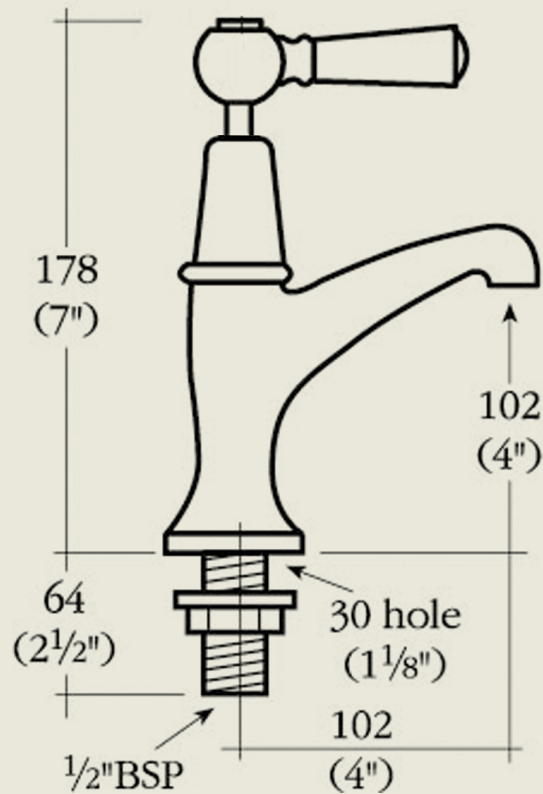

BY APPOINTMENT TO
HER MAJESTY QUEEN ELIZABETH II
MANUFACTURER OF KITCHEN & BATHROOM TAPS & MIXERS
BARBER WILSONS & CO. LTD.
LONDON

LONDON

BARBER WILSONS & CO

EST. 1905

Model No. RMLI06-I900

Internals Standard-3/4 turn ceramic cartridge
Optional compression cartridge available