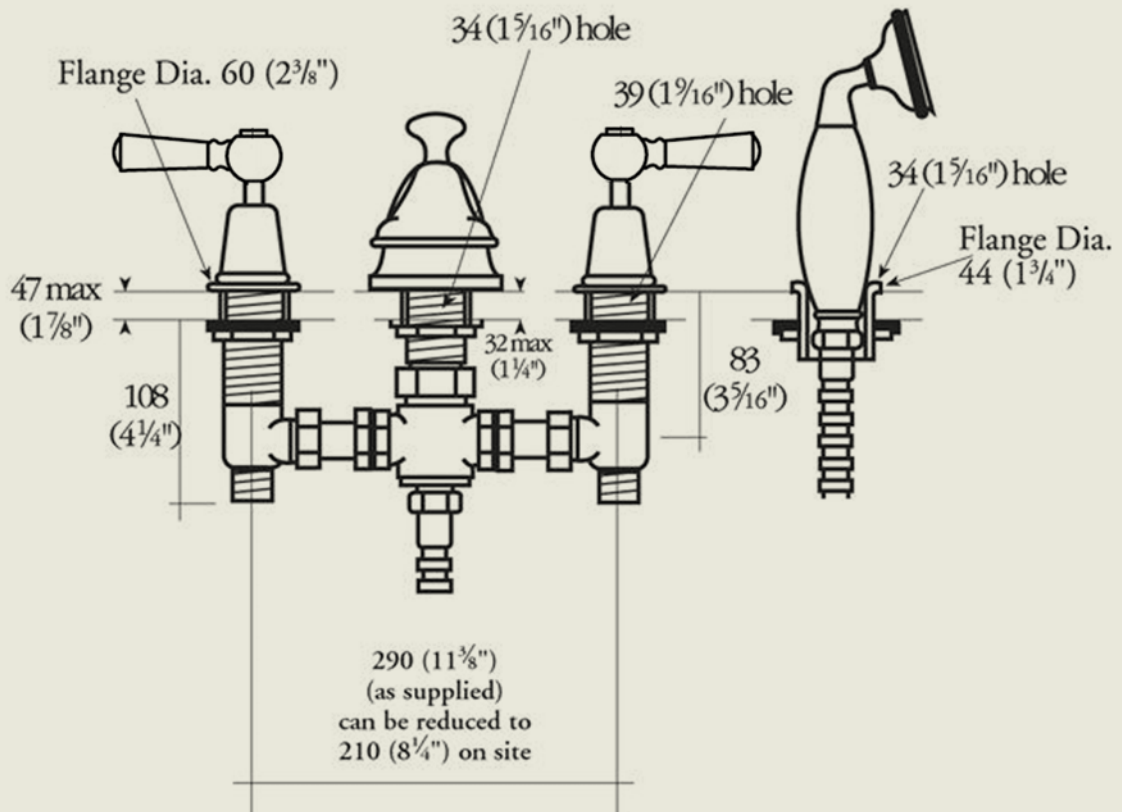

BY APPOINTMENT TO  
HER MAJESTY QUEEN ELIZABETH II  
MANUFACTURER OF KITCHEN & BATHROOM TAPS & MIXERS  
BARBER WILSONS & CO. LTD.  
LONDON

LONDON

BARBER WILSONS & CO

EST. 1905

Model No. RCL3484-1900

Internals Standard-3/4 turn ceramic cartridge  
Optional compression cartridge available