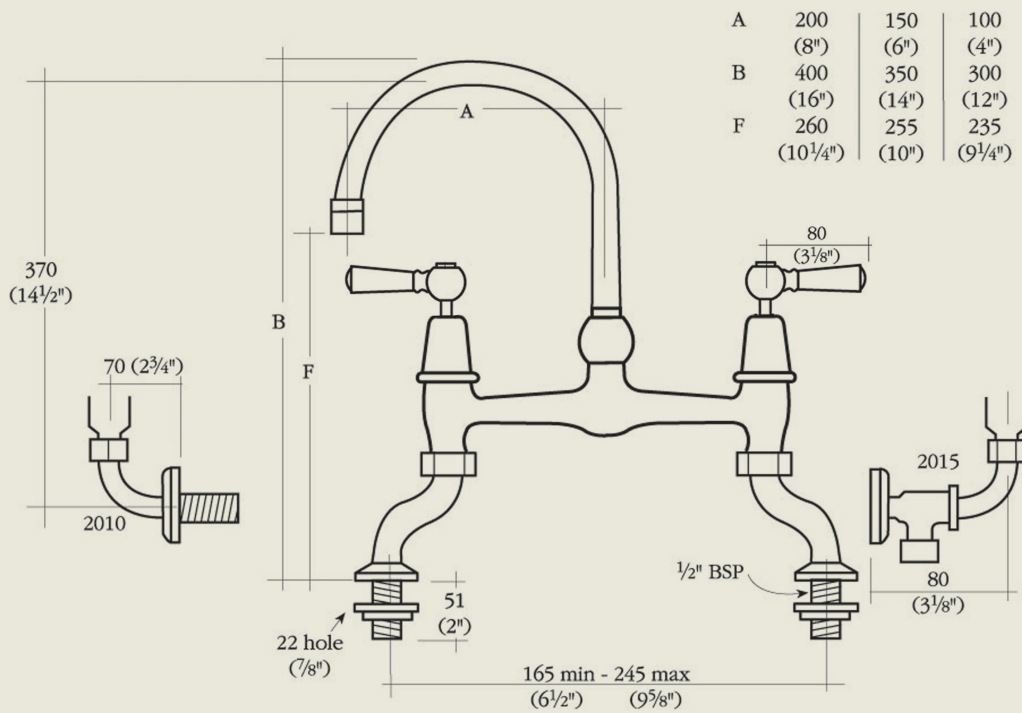

BY APPOINTMENT TO  
HER MAJESTY QUEEN ELIZABETH II  
MANUFACTURER OF KITCHEN & BATHROOM TAPS & MIXERS  
BARBER WILSONS & CO. LTD.  
LONDON

LONDON **BARBER WILSONS & CO** EST. 1905

**Model No.** RCL2010-I900  
8" & 10" Swan-necks available

**Internals** Standard-3/4 turn ceramic cartridge  
Optional compression cartridge available

MADE IN LONDON

info@barberwilsons.co.uk  
+44 (0) 20 8888 3461

Barber Wilsons & Co Ltd, Crawley Road, London N22 6AH  
REG. OFFICE. AS ABOVE - REG. NO. 100285 ENGLAND