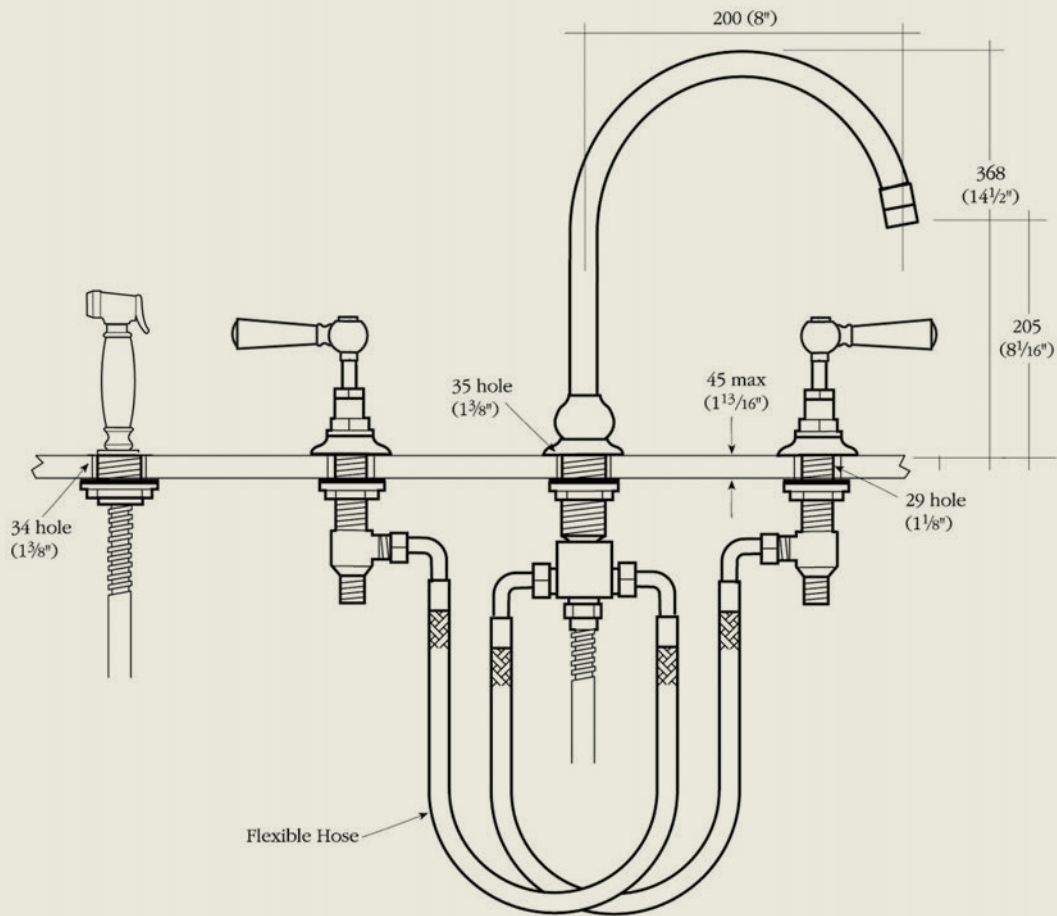

BY APPOINTMENT TO
HER MAJESTY QUEEN ELIZABETH II
MANUFACTURER OF KITCHEN & BATHROOM TAPS & MIXERS
BARBER WILSONS & CO. LTD.
LONDON

LONDON BARBER WILSONS & CO EST. 1905

Model No. RCL1040-1900 8" & 10" Swan-necks
available *image shows 1890 headwork

Internals Standard-3/4 turn ceramic cartridge
Optional compression cartridge available

MADE IN LONDON

info@barberwilsons.co.uk
+44 (0) 20 8888 3461

Barber Wilsons & Co Ltd, Crawley Road, London N22 6AH
REG. OFFICE. AS ABOVE - REG. NO. 100285 ENGLAND