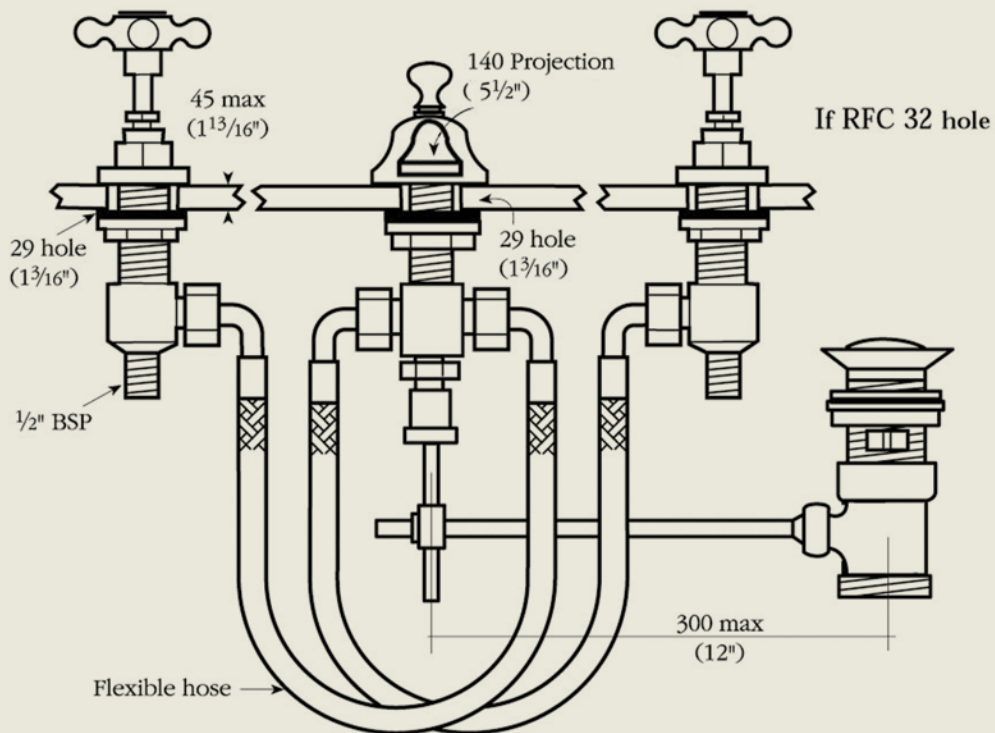

BY APPOINTMENT TO
HER MAJESTY QUEEN ELIZABETH II
MANUFACTURER OF KITCHEN & BATHROOM TAPS & MIXERS
BARBER WILSONS & CO. LTD.
LONDON

LONDON

BARBER WILSONS & CO

EST. 1905

Model No. R6455-1890

Internals Standard-3/4 turn ceramic cartridge
Optional compression cartridge available