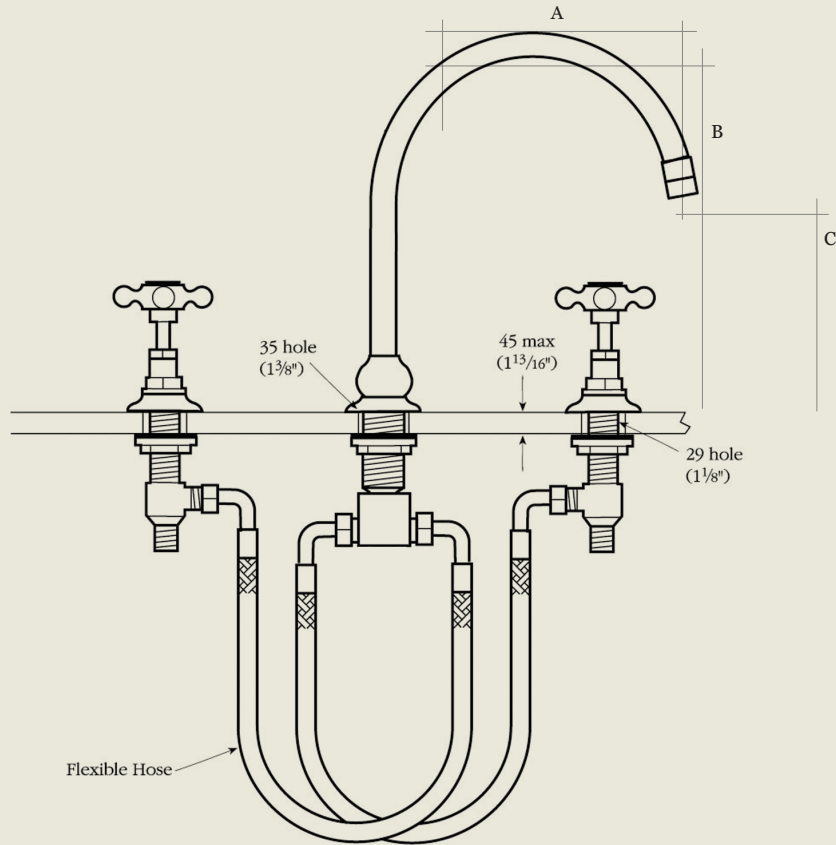

BY APPOINTMENT TO
HER MAJESTY QUEEN ELIZABETH II
MANUFACTURER OF KITCHEN & BATHROOM TAPS & MIXERS
BARBER WILSONS & CO. LTD.
LONDON

LONDON **BARBER WILSONS & CO** EST. 1905

	4"	6"	8"
A	102mm (4")	152mm (6")	203mm (8")
B	218mm (8" 5/8)	260mm (10" 1/4)	295mm (10" 1/6)
C	140mm (5" 1/2)	140mm (5" 1/2)	145mm (5" 6/8)

Model No. R6453-1900 *image shows 1890 headwork

Internals Standard-3/4 turn ceramic cartridge
Optional compression cartridge available

MADE IN LONDON

info@barberwilsons.co.uk
+44 (0) 20 8888 3461

Barber Wilsons & Co Ltd, Crawley Road, London N22 6AH
REG. OFFICE. AS ABOVE · REG. NO. 100285 ENGLAND