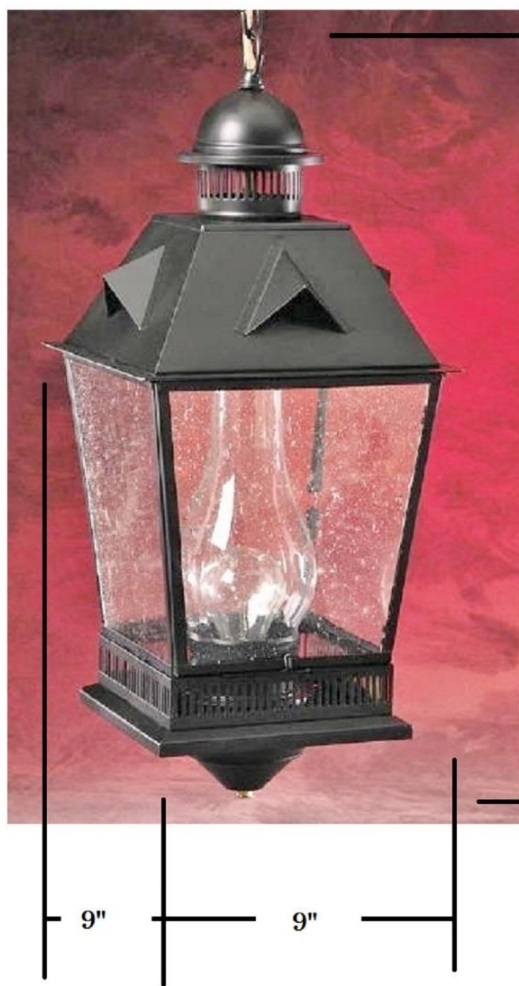

Item: 982 Hanging Lantern

Available Finishes

Shown with seeded glass, in our Gun Metal finish

100W Max Edison base, latched door on front

Comes with 18" of matching chain and 4.5" mounting canopy