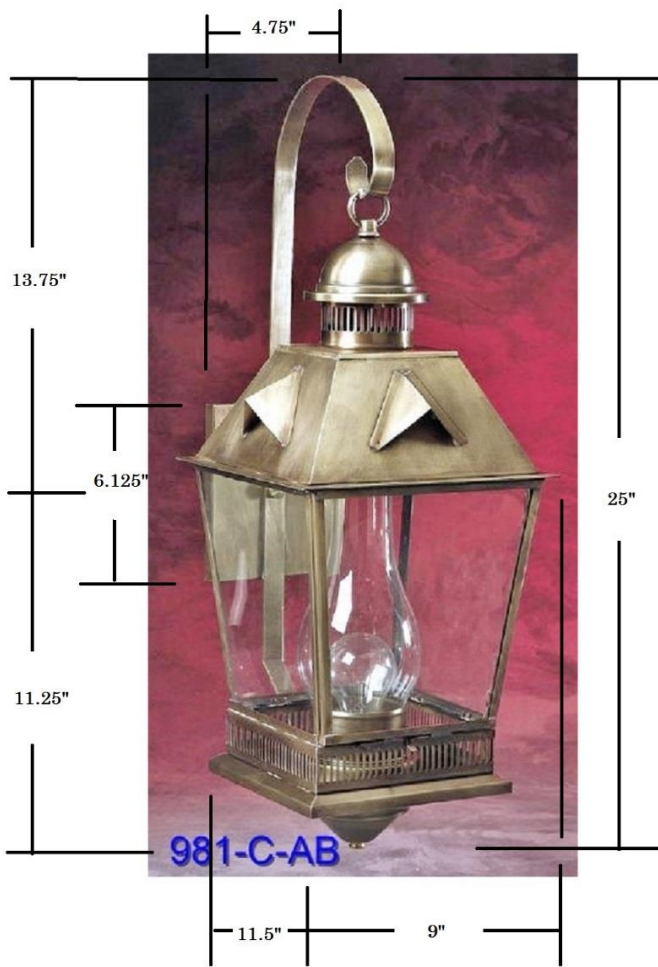

Item: 981 Wall Lantern

Available Finishes

Shown with Clear glass, in our Antique Brass finish  
 100 W Max Edison base, latched door on front  
 Options: Seedy or drawn antique glass, 2-light cluster  
 Limited Lifetime Warranty, Wet Rated