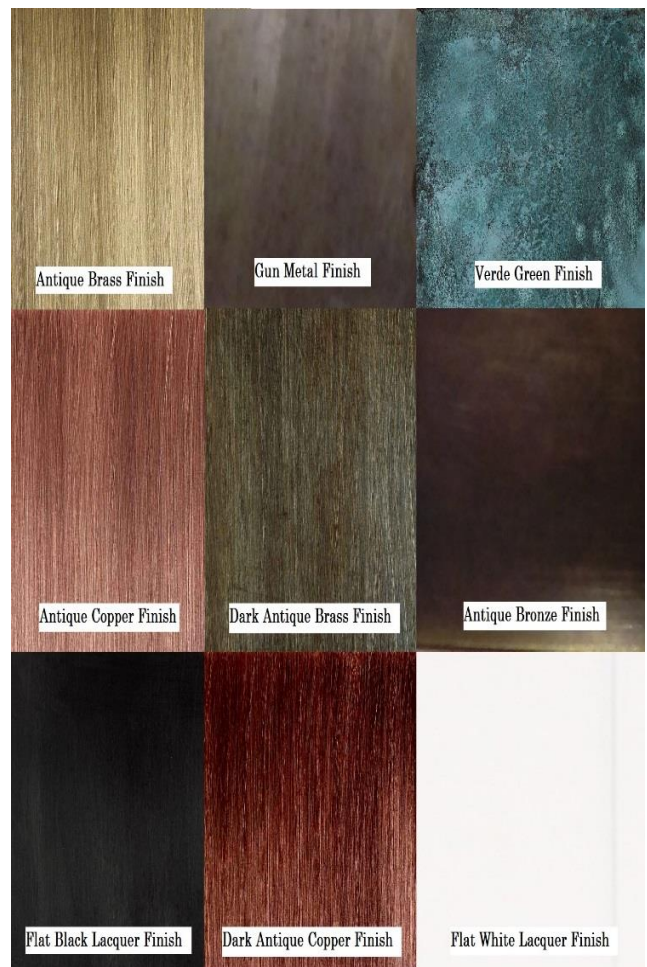

Item: 981 Wall Lantern

Available Finishes

Shown with Clear glass, in our Antique Brass finish  
 100 W Max Edison base, latched door on front  
 Options: Seedy or drawn antique glass, 2-light cluster  
 Limited Lifetime Warranty, Wet Rated