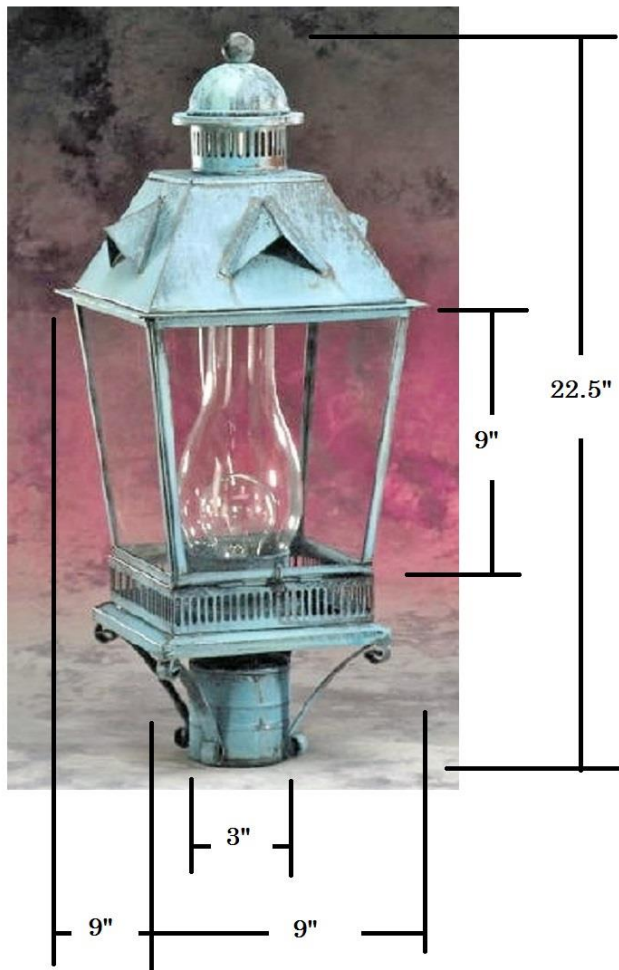

Item: 980 Post Lantern

Available Finishes

Shown with Clear glass, in our Verde Green finish

100W Max Edison base, latched door on front