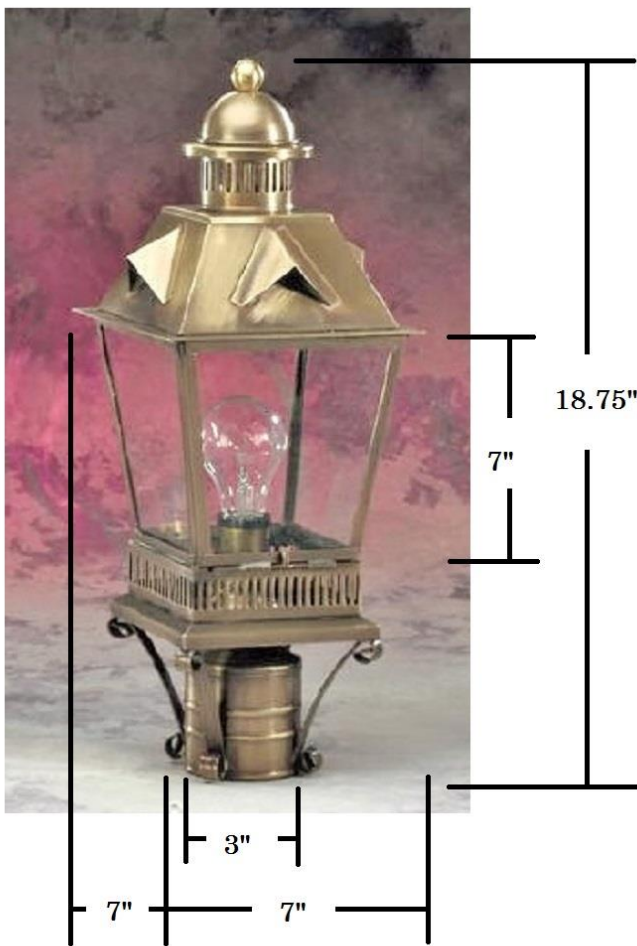

Item: 970 Post Lantern

Available Finishes

Shown with Clear glass, in our Antique Brass finish

100W Max Edison base, latched door on front