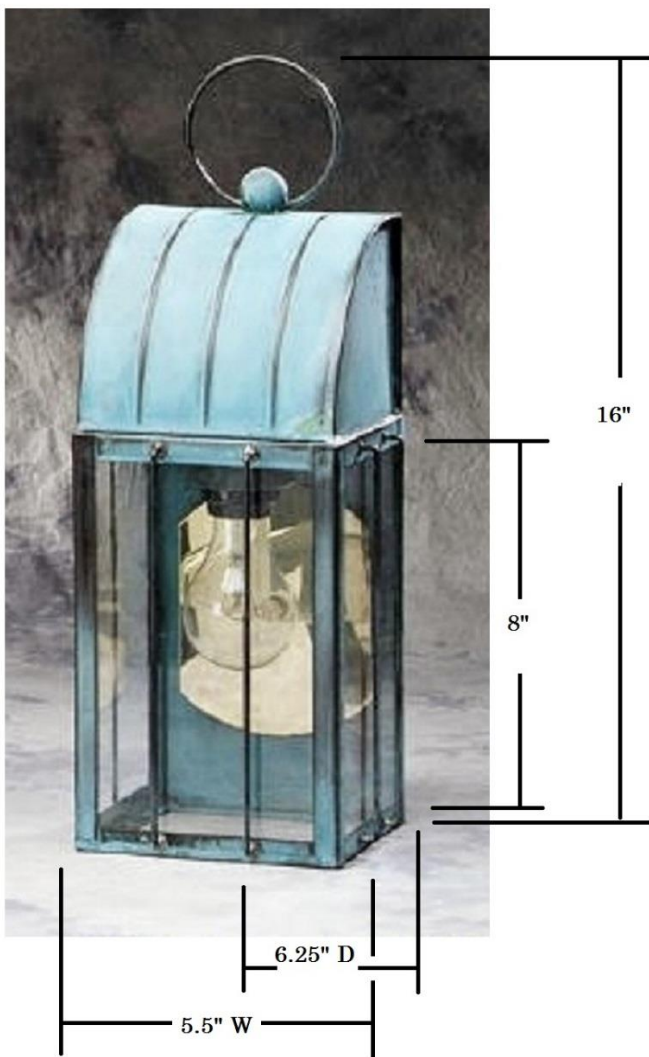

Item: 931 Wall Lantern

Available Finishes

Shown with clear glass, in our Verde Green finish

100W Max Edison base