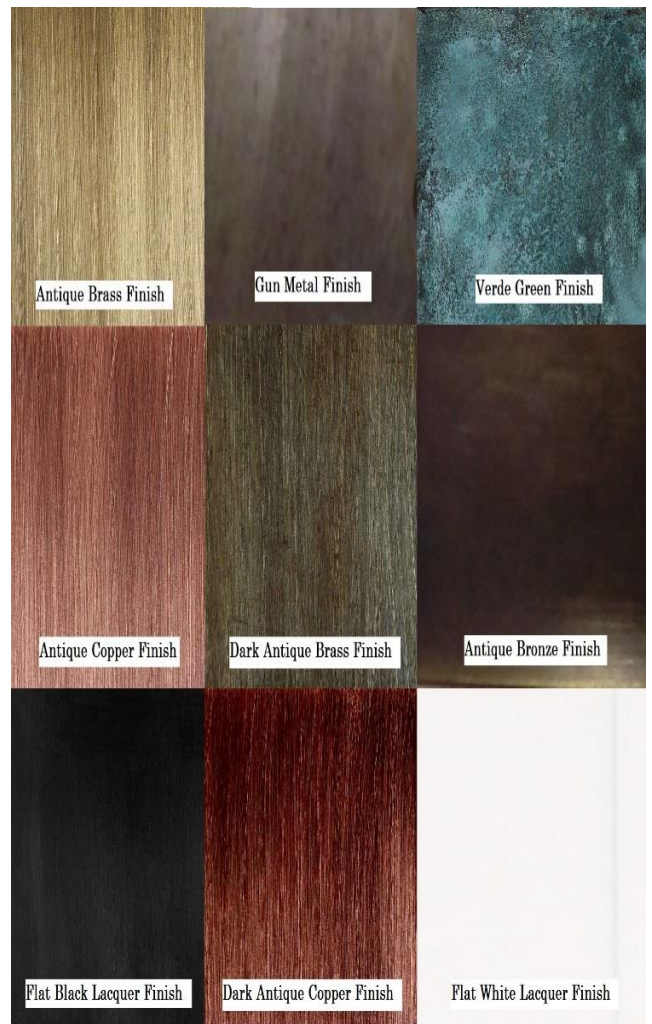

Item: 911 Wall Lantern

Available Finishes

Shown with clear glass, in our Flat Black Lacquer finish

100W Max Edison base