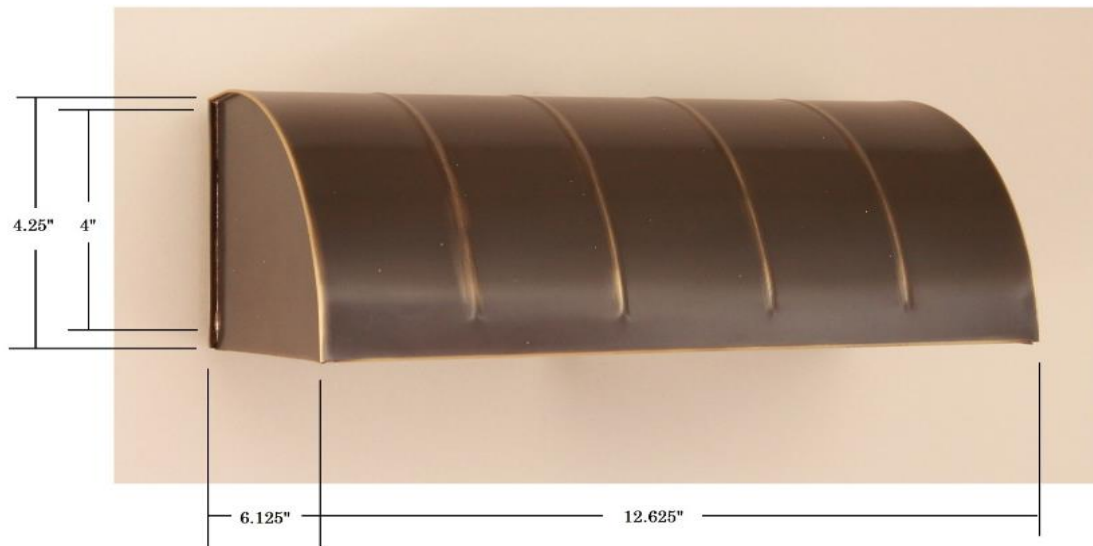

Item: 902 Wall Sconce

Available Finishes

Shown in our Antique Bronze finish

(2) 60W Max Edison base