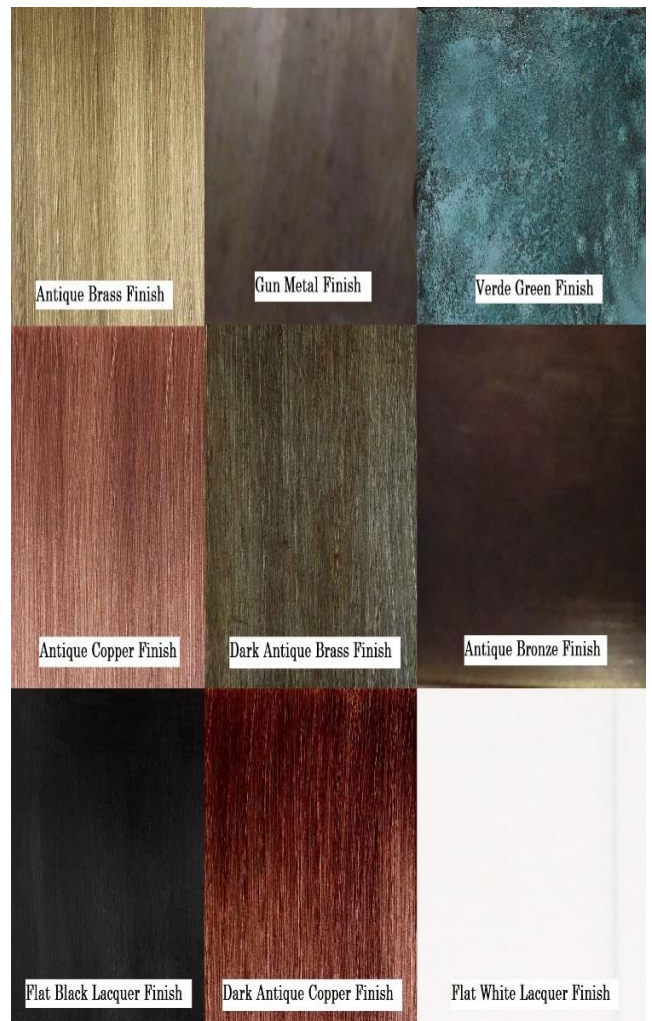

Item: 831 Wall Lantern

Available Finishes

Shown with clear glass, in our Flat Black Lacquer finish

100W Max Edison base