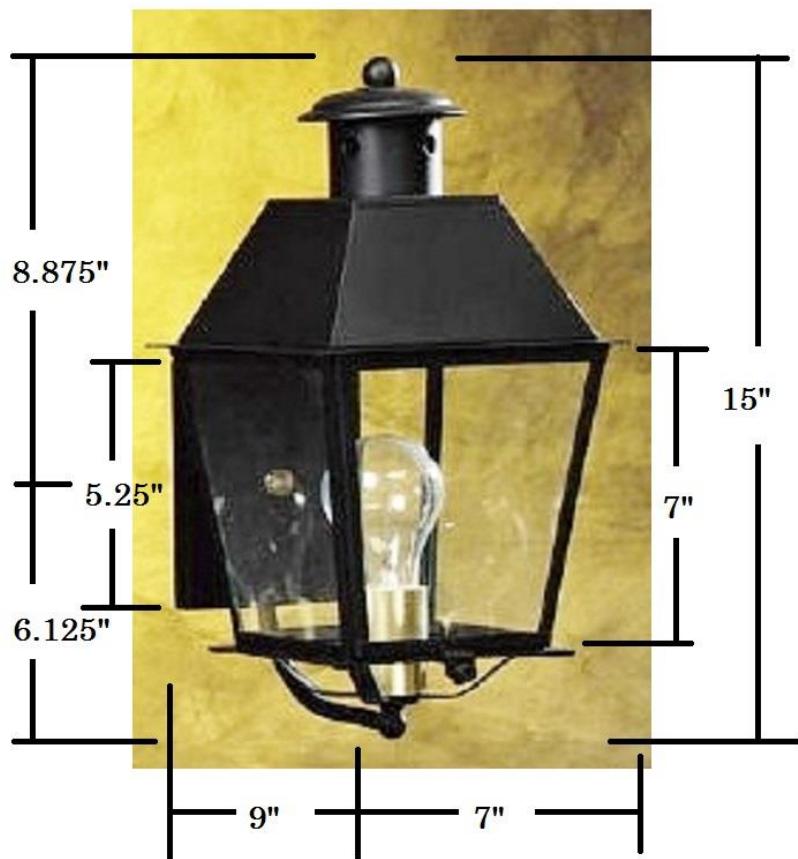

Item: 731 Wall Lantern

Available Finishes

Shown with a clear glass, in our Flat Black finish and with our solid Brass top

100W Max Edison base, latched door on front

Other options: Glass top, choice of glass type (clear, seeded, drawn antique)