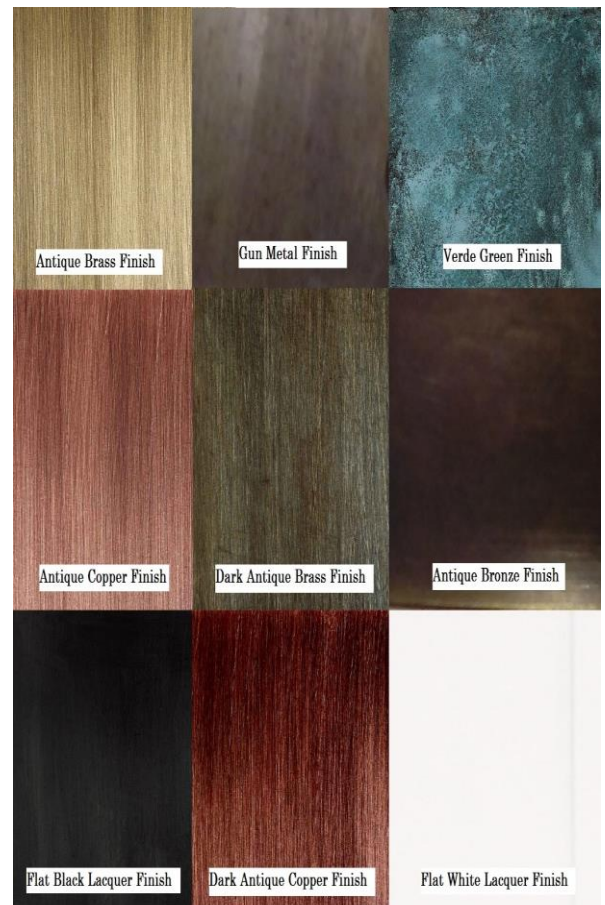

Item: 731 Wall Lantern

Available Finishes

Shown with a clear glass, in our Flat Black finish and with our solid Brass top

100W Max Edison base, latched door on front

Other options: Glass top, choice of glass type (clear, seeded, drawn antique)