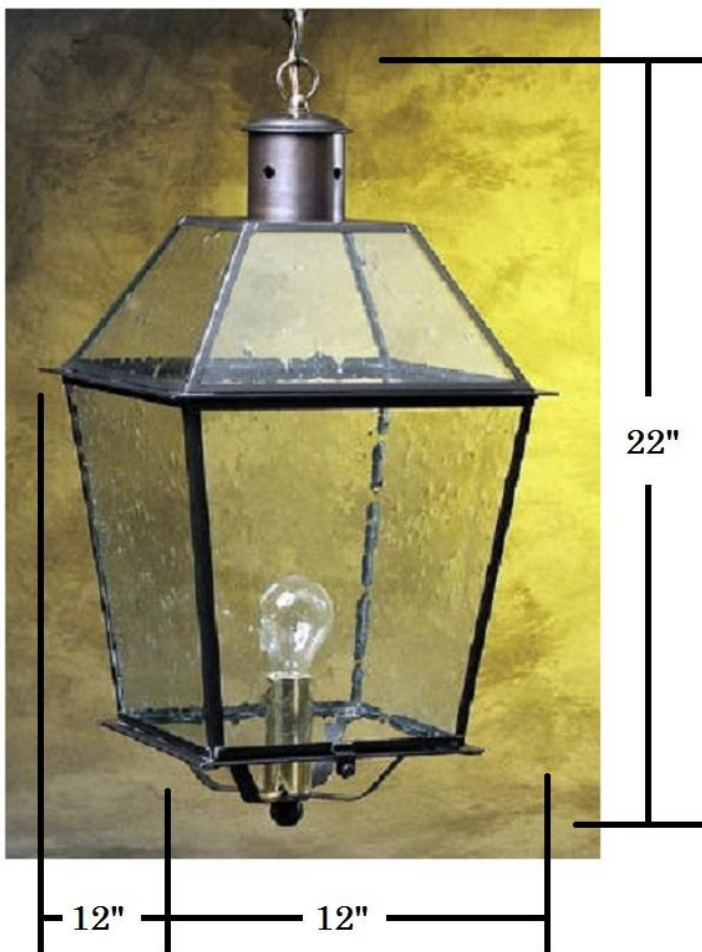

Item: 712 Hanging Lantern

Available Finishes

Shown with seeded glass, in our Gun Metal finish, with the glass panel top

100W Max Edison base, latched door on front

Other available options: solid Brass panel top, clear glass, 3-light cluster