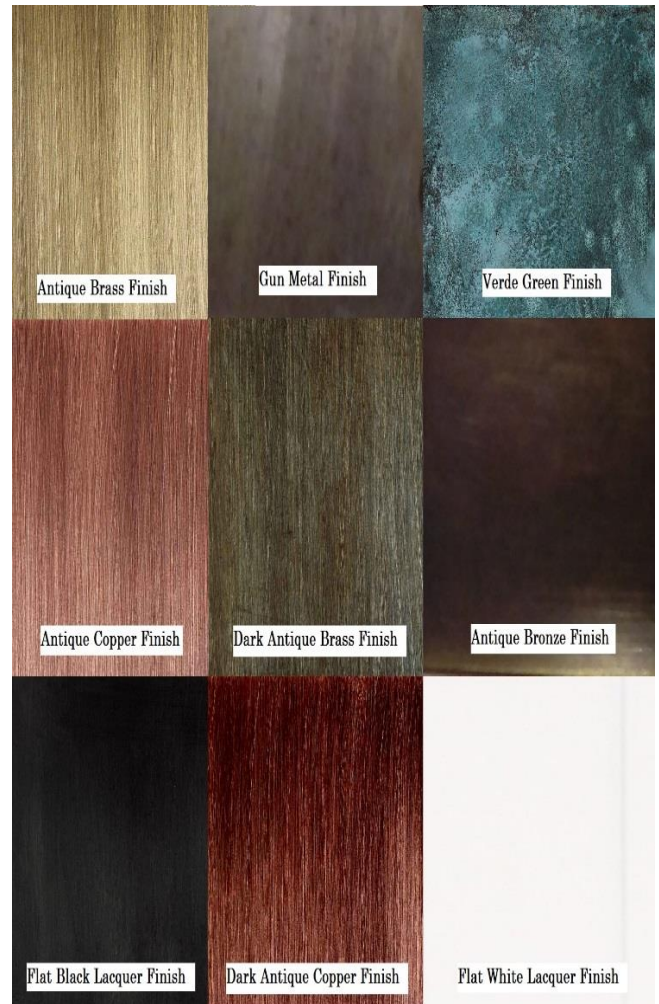

Item: 712 Hanging Lantern

Available Finishes

Shown with seeded glass, in our Gun Metal finish, with the glass panel top

100W Max Edison base, latched door on front

Other available options: solid Brass panel top, clear glass, 3-light cluster