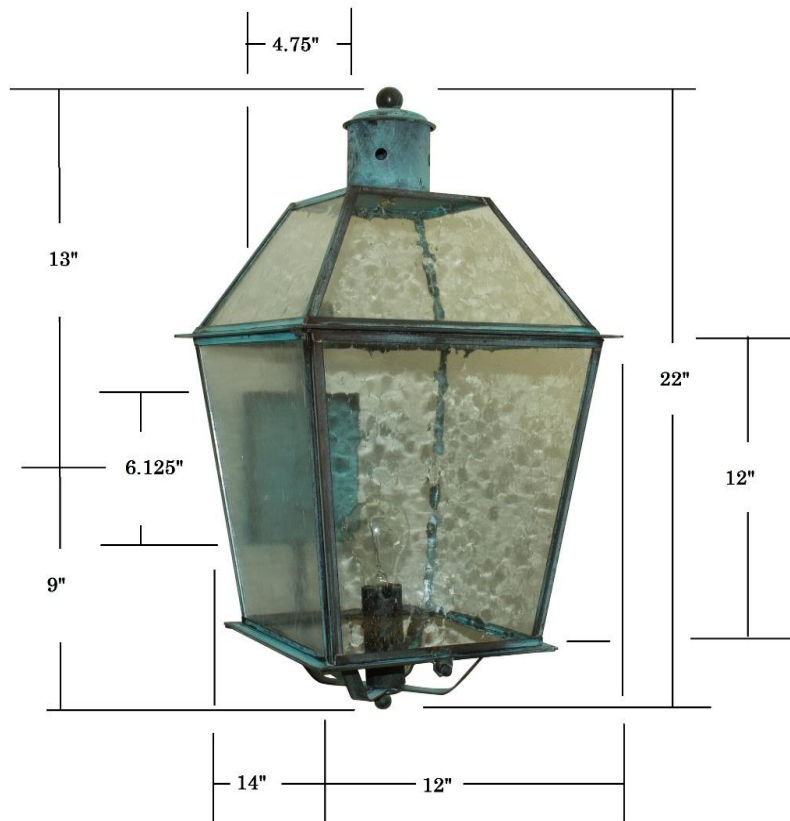

Item: 711 Glass Top Semi-Flush Mount Wall Lantern

Shown with our Seeded glass, in our Verde Green Finish

100 W Max Edison base

Limited Lifetime Warranty, Wet Rated

Available Finish Options: