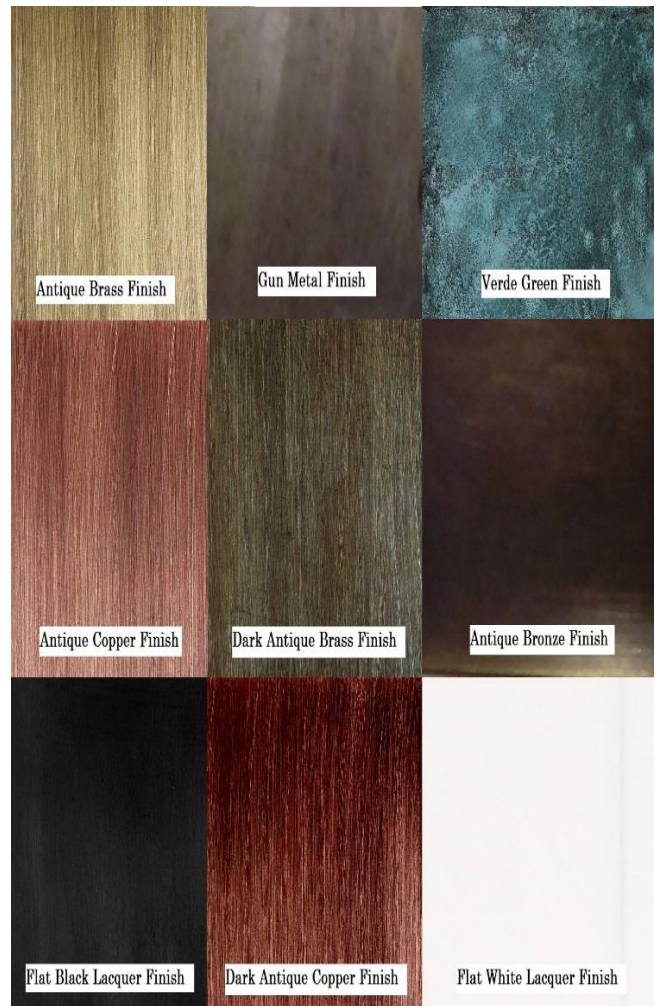

Item: 710 Post Lantern

Available Finishes

Shown with clear glass, in our Verde Green finish, with the glass panel top

100W Max Edison base, latched door on front

Other available options: 3-light cluster, solid Brass panel top, seeded glass