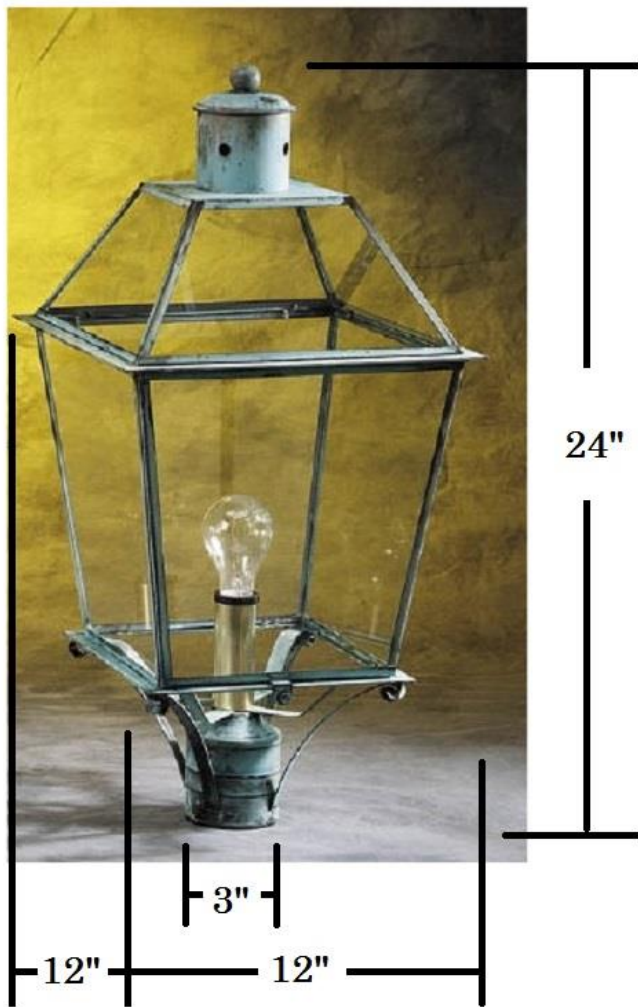

Item: 710 Post Lantern

Available Finishes

Shown with clear glass, in our Verde Green finish, with the glass panel top

100W Max Edison base, latched door on front

Other available options: 3-light cluster, solid Brass panel top, seeded glass