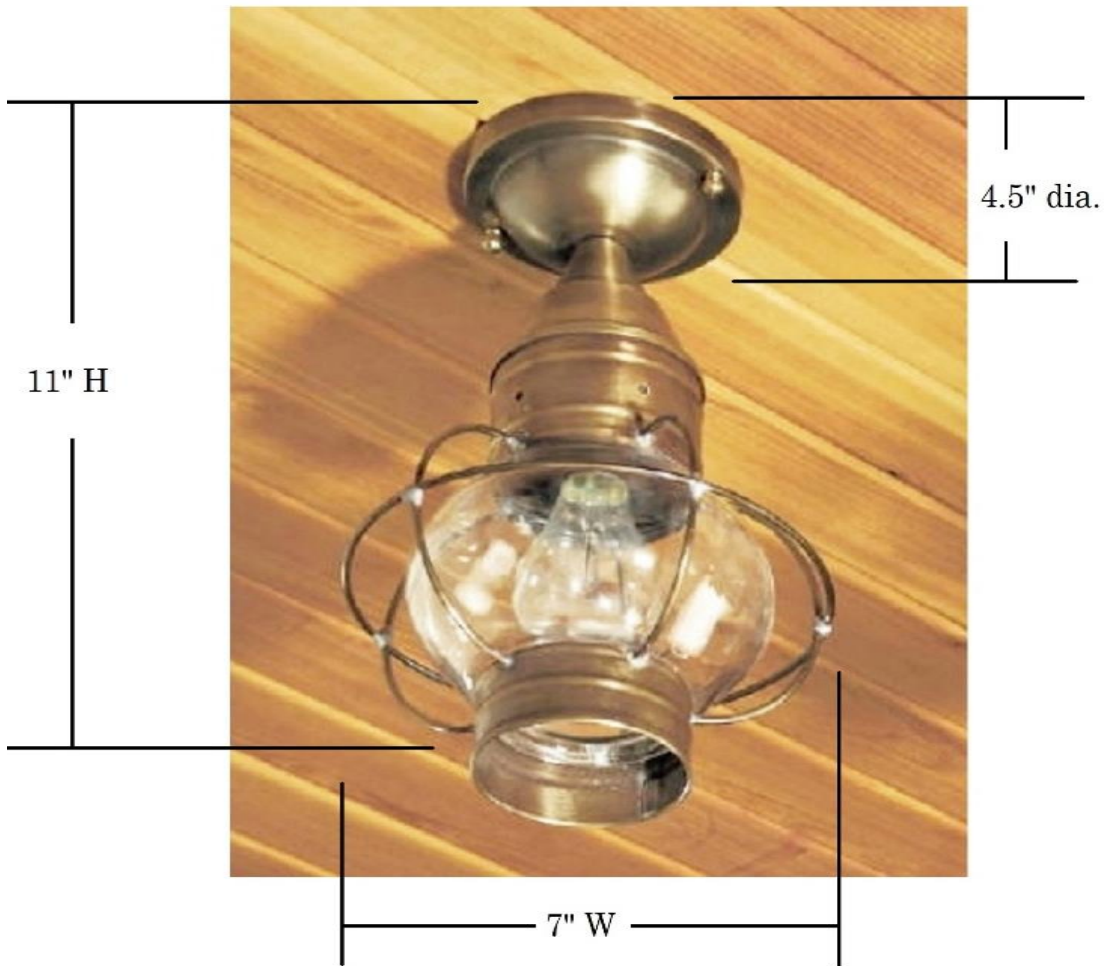

Item: 633 Flush Mount Lantern

Available Finishes

Shown with a clear globe, in our Antique Brass finish

60W Max Edison base

Other options: optic globe