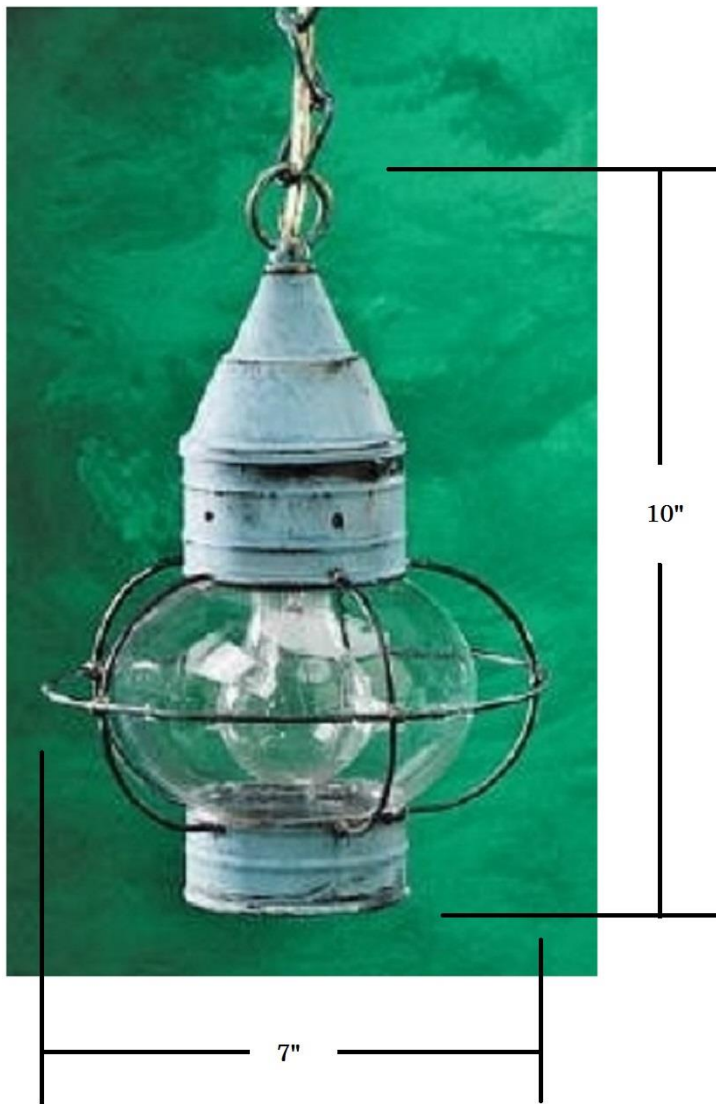

Item: 632 Hanging Lantern

Available Finishes

Shown with a clear globe, in our Verde Green finish

60W Max Edison base

Other options: optic globe