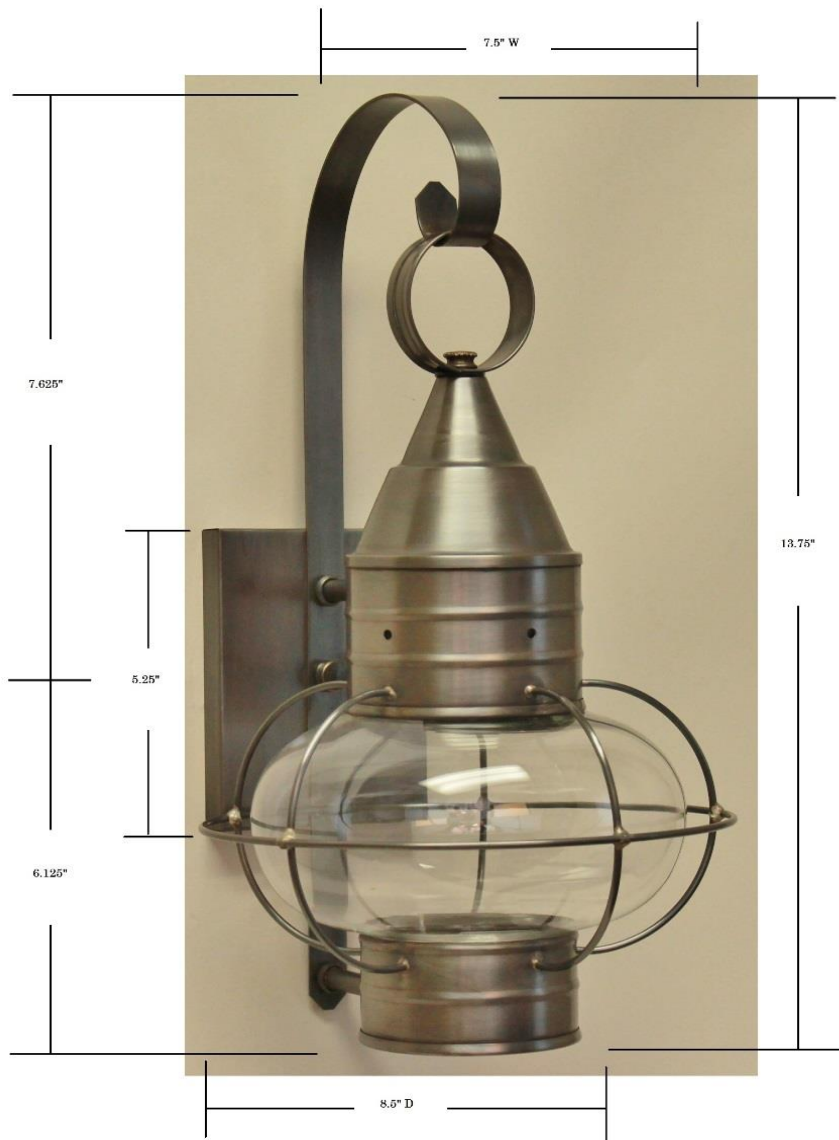

Item: 631 Wall Lantern

Available Finishes

Shown with a clear globe, in our Dark Antique Brass finish

60W Max Edison base

Other options: optic globe