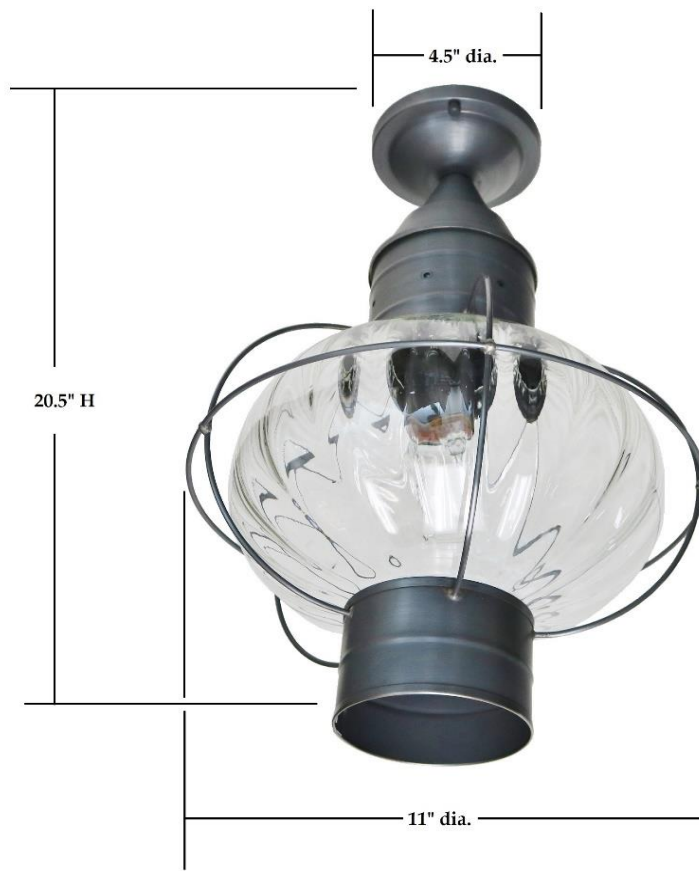

Item: 613 Flush Mount Lantern

Shown with optic globe, in our Gun Metal Finish
100W Max Edison base

Limited Lifetime Warranty
Damp Rated
Available Finish Options Shown