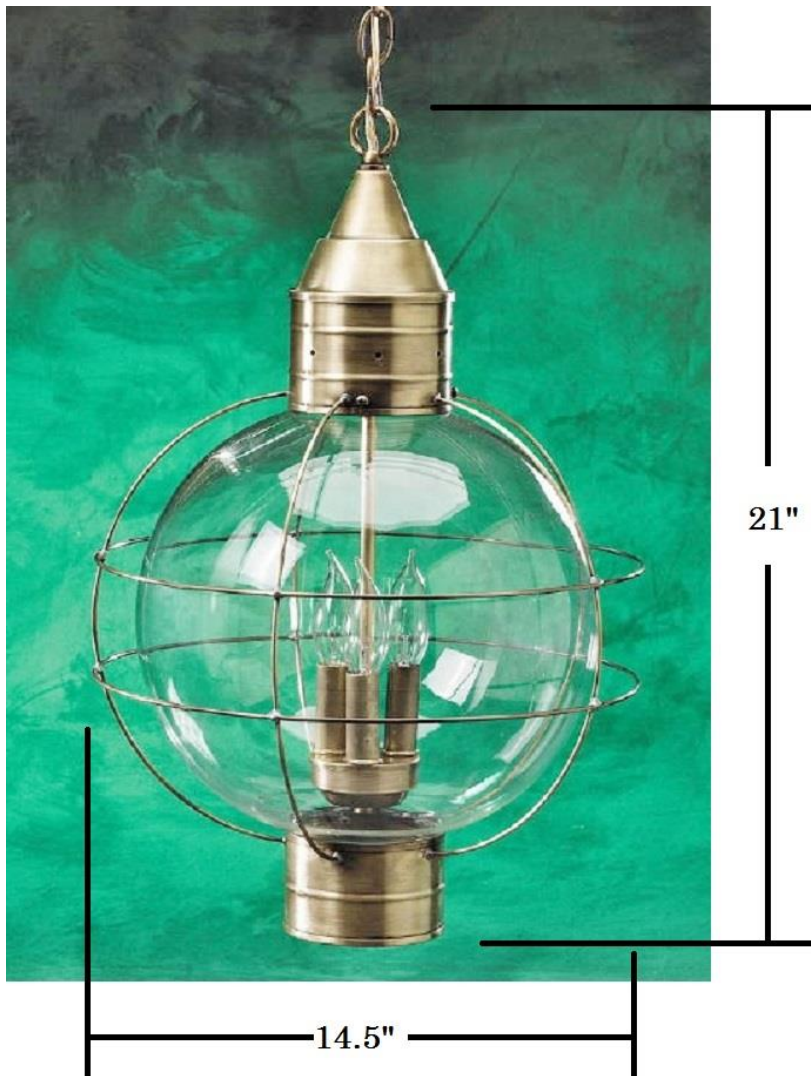

Item: 602 Hanging Lantern

Available Finishes

Shown with a clear globe, in our Antique Brass finish

(3) 60W Max Candelabra base

Other options: optic globe, (1) 100W Max Edison Base