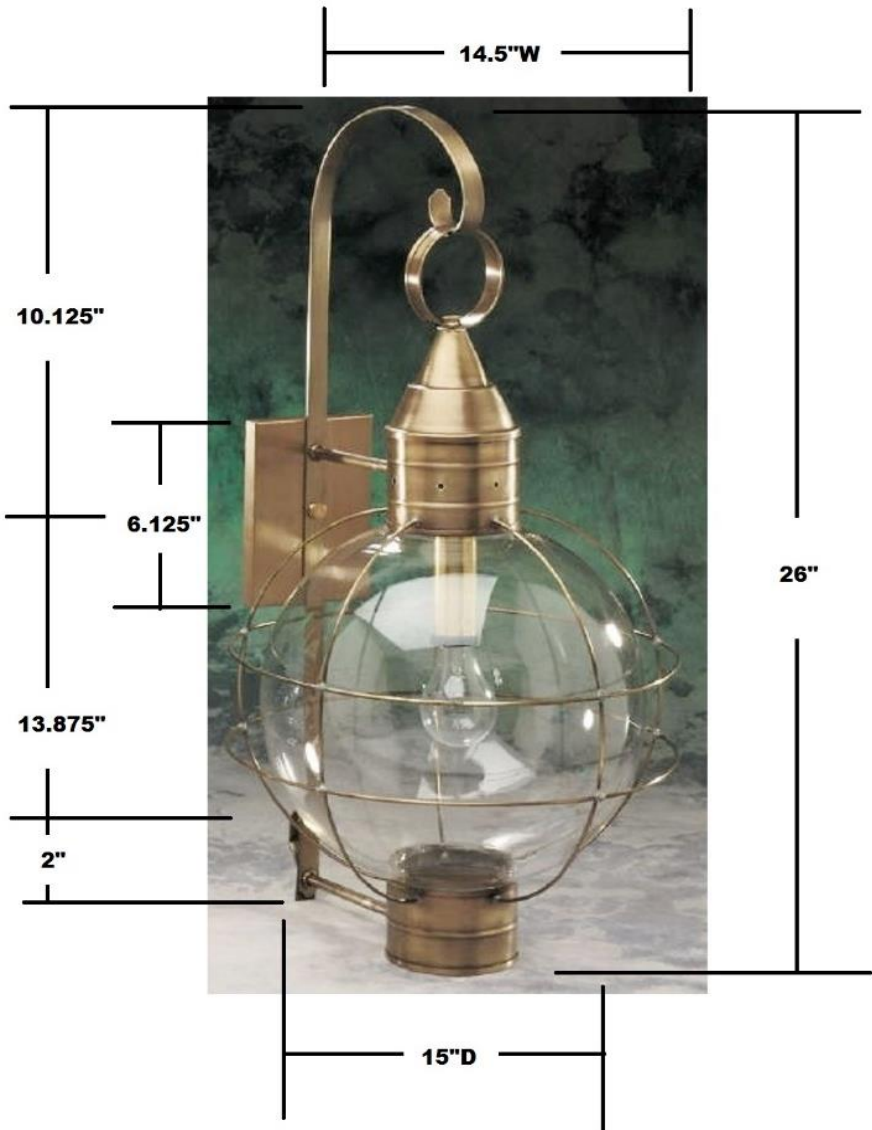

Item: 601 Wall Lantern

Available Finishes

Shown with a clear globe, in our Antique Brass finish

100W Max Edison base

Other options: hanging 3-light candelabra base, optic globe