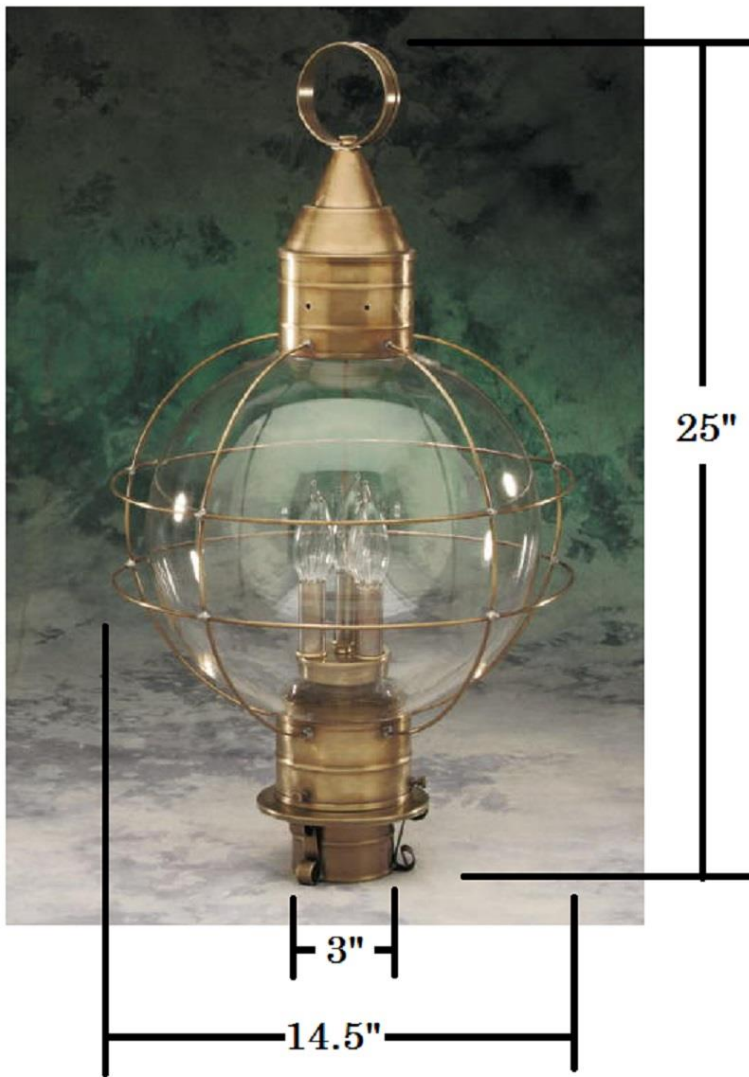

Item: 600 Post Lantern

Available Finishes

Shown with a Clear globe, in our Antique Brass finish

(3) 60W Max Candelabra bases

Other options: Optic globe