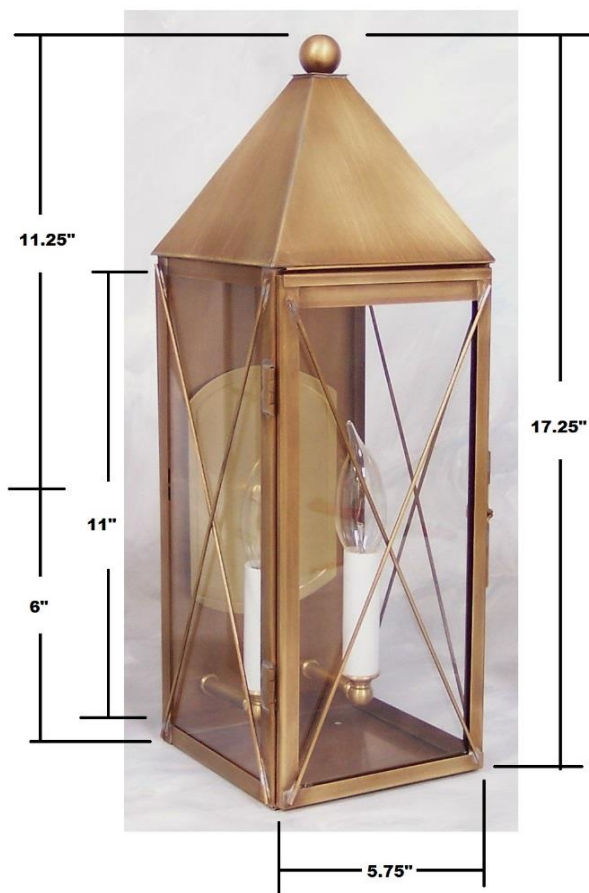

Item: 571 Wall Lantern

Available Finishes

Shown with clear glass, in our Antique Brass finish, with our X wire guard pattern

6.75" Deep

(2) 60W Max Candelabra bases, and a latched door on front