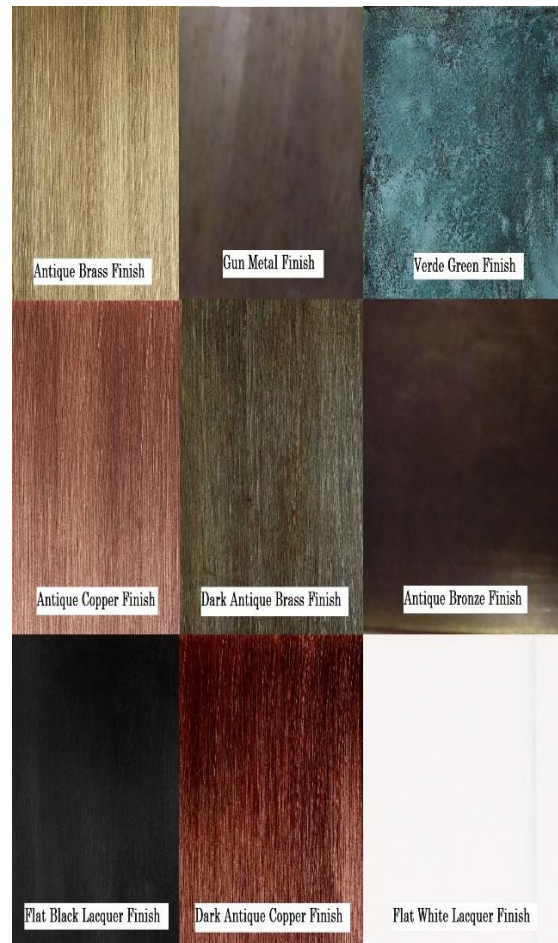

Item: 571 Wall Lantern

Available Finishes

Shown with clear glass, in our Antique Brass finish, with our X wire guard pattern

6.75" Deep

(2) 60W Max Candelabra bases, and a latched door on front