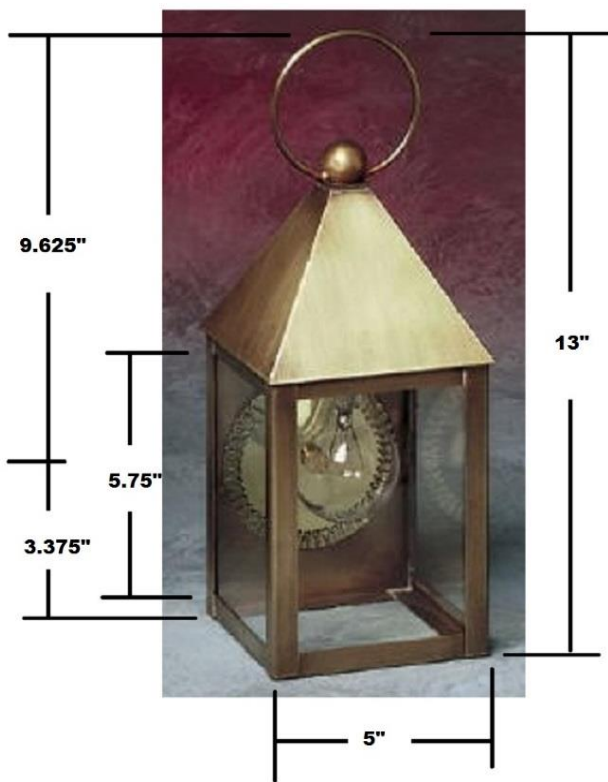

Item: 541 Wall Lantern

Available Finishes

Shown with Drawn Antique glass, in our Antique Brass finish

5.5" Deep

60W Max Edison base