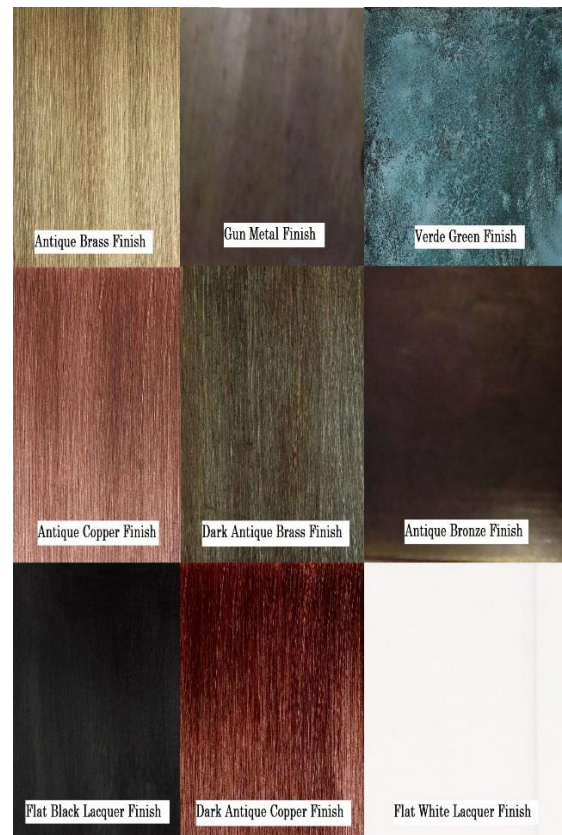

Item: 541 Wall Lantern

Available Finishes

Shown with Drawn Antique glass, in our Antique Brass finish

5.5" Deep

60W Max Edison base