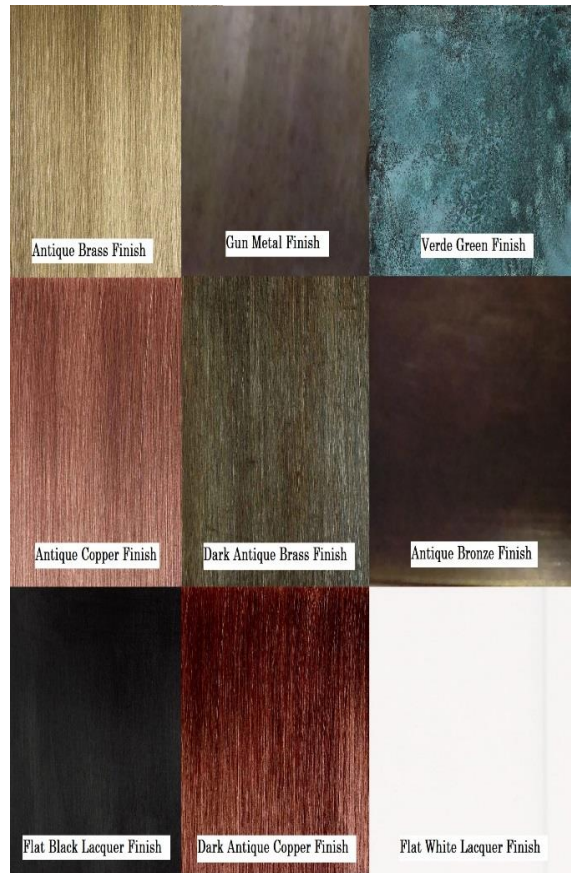

Item: 532 Hanging Lantern

Available Finishes

Shown with: seeded glass, in our Flat Black finish

Comes standard: 60W Max Edison base, 18" matching chain & wire, 4.5" diameter canopy

Other options: choice of glass type (clear, seeded, drawn antique), H wire guard pattern