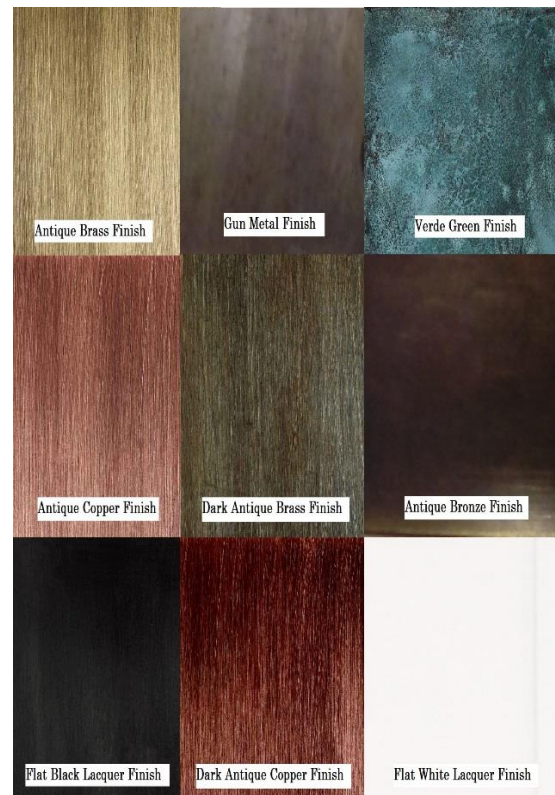

Item: 531-P Wall Lantern

Available Finishes

Shown with seeded glass, in our Verde Green finish

7.625" Deep

60W Max Edison base