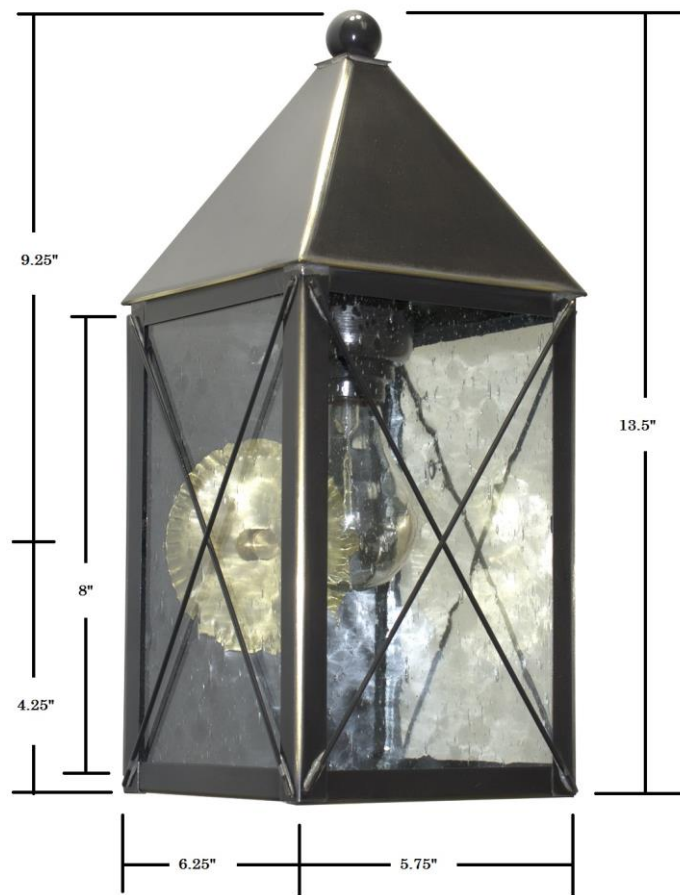

Item: 521 Wall Lantern

Shown with Seeded glass, X-wire guard pattern, and our Antique Bronze Finish
100 W Max Edison base

Limited Lifetime Warranty, Wet Rated
Available Finish Options: